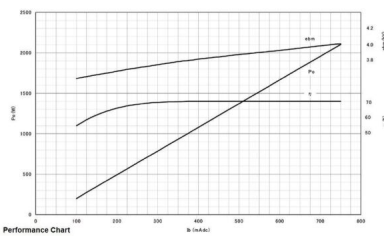

MAGNETRON - MB2568A-120CH_HB01

Categories:

BILDERGALERIE

Tube Outline Dimensions (mm(inch))

Tube Outline Dimensions (mm(inch))

ZUSÄTZLICHE INFORMATIONEN

Art	Magnetron
OEM	
CW[W]	2000
Frequenz [MHz]	2450
ISM	S-
HV	180°
/	4x
HV /	0°
	Packaged magnet
	G1/4" Innengewinde
	-