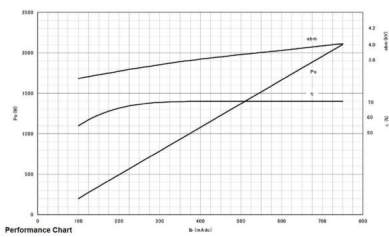

MAGNETRON - MB2568A-120CH_HB01

Categories:

BILDERGALERIE

Tube Outline Dimensions (mm(inch))

Tube Outline Dimensions (mm(inch))

ZUSÄTZLICHE INFORMATIONEN

Art	Magnetron
OEM	
CW[W]	2000
Frequenz [MHz]	2450
ISM	S-
HV	180°
/	4x
HV /	0°
	Packaged magnet
	G1/4" Innengewinde
	-