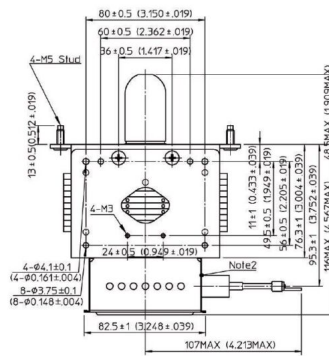

MAGNETRON - MB2568A-120CH_HB01

Categories:

BILDERGALERIE

Tube Outline Dimensions (mm(inch))

Tube Outline Dimensions (mm(inch))

ZUSÄTZLICHE INFORMATIONEN

Art	Magnetron
OEM	
CW[W]	2000
Frequenz [MHz]	2450
ISM	S-
HV	180°
/	4x
HV /	0°
	Packaged magnet
	G1/4" Innengewinde
	-