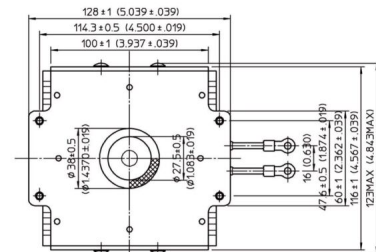

MAGNETRON - MB2568A-120CH_HB01

Categories:

BILDERGALERIE

Tube Outline Dimensions (mm(inch))

Tube Outline Dimensions (mm(inch))

ZUSÄTZLICHE INFORMATIONEN

Art	Magnetron
OEM	
CW[W]	2000
Frequenz [MHz]	2450
ISM	S-
HV	180°
/	4x
HV /	0°
	Packaged magnet
	G1/4" Innengewinde
	-