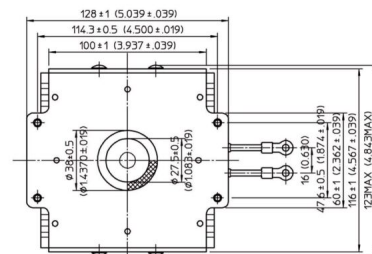

MAGNETRON - MB2568A-120CH_HB01

Categories:

BILDERGALERIE

Tube Outline Dimensions (mm(inch))

Tube Outline Dimensions (mm(inch))

ZUSÄTZLICHE INFORMATIONEN

Art	Magnetron
OEM	
CW[W]	2000
Frequenz [MHz]	2450
ISM	S-
HV	180°
/	4x
HV /	0°
	Packaged magnet
	G1/4" Innengewinde
	-