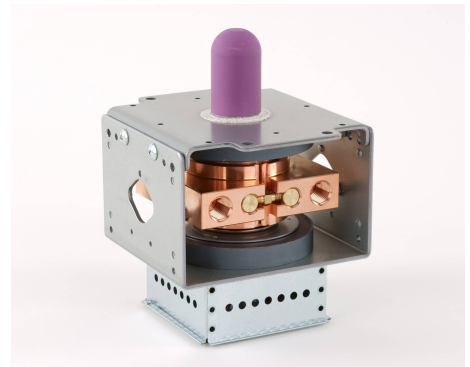

MAGNETRON - MB2568A-120CH_HB01

Categories:

BILDERGALERIE

Tube Outline Dimensions (mm(inch))

Tube Outline Dimensions (mm(inch))

ZUSÄTZLICHE INFORMATIONEN

Art	Magnetron
OEM	
CW[W]	2000
Frequenz [MHz]	2450
ISM	S-
HV	180°
/	4x
HV /	0°
	Packaged magnet
	G1/4" Innengewinde
	-