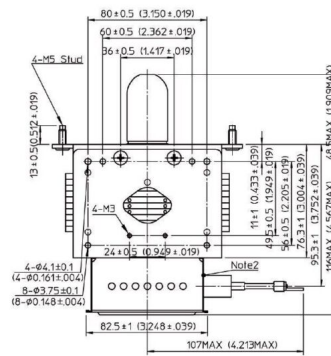

MAGNETRON - MB2568A-120CH_HB01

Categories:

BILDERGALERIE

Tube Outline Dimensions (mm(inch))

Tube Outline Dimensions (mm(inch))

ZUSÄTZLICHE INFORMATIONEN

Art	Magnetron
OEM	
CW[W]	2000
Frequenz [MHz]	2450
ISM	S-
HV	180°
/	4x
HV /	0°
	Packaged magnet
	G1/4" Innengewinde
	-