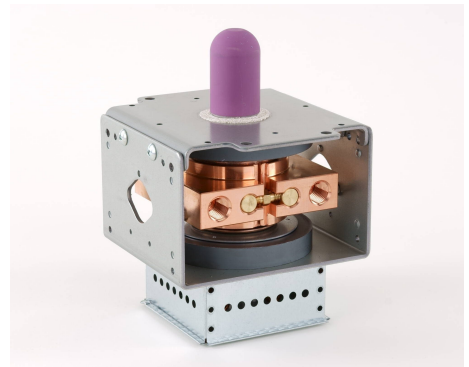

MAGNETRON - MB2568A-120CH_HB01

Categories:

BILDERGALERIE

Tube Outline Dimensions (mm(inch))

Tube Outline Dimensions (mm(inch))

ZUSÄTZLICHE INFORMATIONEN

Art	Magnetron
OEM	
CW[W]	2000
Frequenz [MHz]	2450
ISM	S-
HV	180°
/	4x
HV /	0°
	Packaged magnet
	G1/4" Innengewinde
	-