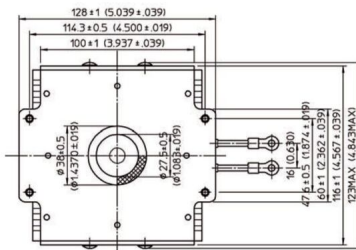

MAGNETRON - MB2568A-120CK

Categories:

Tube Outline Dimensions (mm(inch))

BILDERGALERIE

Tube Outline Dimensions (mm(inch))

ZUSÄTZLICHE INFORMATIONEN

Art	Magnetron
OEM	MB2568A-120CK
CW[W]	2000
Frequenz [MHz]	2450
ISM	S-
HV	180°
/	4x
HV /	0°
	Packaged magnet
	Schlauchtülle Ø9 mm
	-