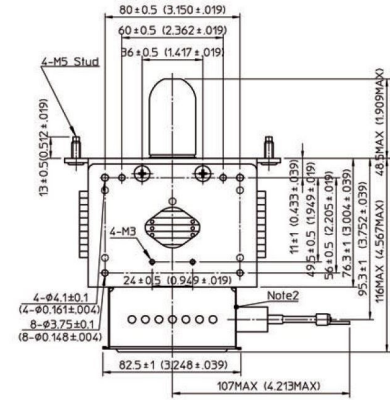

MAGNETRON - MB2568A-120CK

Categories:

Tube Outline Dimensions (mm(inch))

BILDERGALERIE

Tube Outline Dimensions (mm(inch))

ZUSÄTZLICHE INFORMATIONEN

Art	Magnetron
OEM	MB2568A-120CK
CW[W]	2000
Frequenz [MHz]	2450
ISM	S-
HV	180°
/	4x
HV /	0°
	Packaged magnet
	Schlauchtülle Ø9 mm
	-