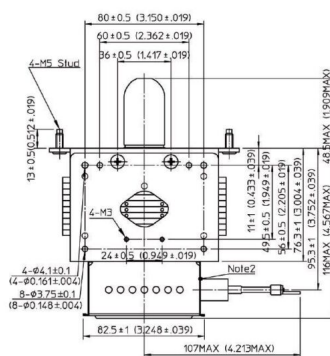

MAGNETRON - MB2568A-120DP

Categories:

BILDERGALERIE

Tube Outline Dimensions (mm(inch))

Tube Outline Dimensions (mm(inch))

ZUSÄTZLICHE INFORMATIONEN

Art	Magnetron
OEM	MB2568A-120DP
CW[W]	2000
Frequenz [MHz]	2450
ISM	S-
HV	180°
/	4x
HV /	0°
	Packaged magnet
	G1/8" Innengewinde
	-