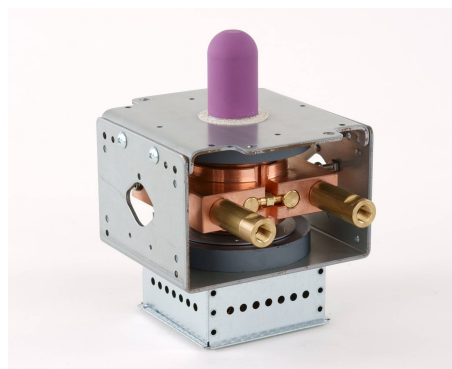

MAGNETRON - MB2568A-120DP

Categories:

BILDERGALERIE

Tube Outline Dimensions (mm(inch))

Tube Outline Dimensions (mm(inch))

ZUSÄTZLICHE INFORMATIONEN

Art	Magnetron
OEM	MB2568A-120DP
CW[W]	2000
Frequenz [MHz]	2450
ISM	S-
HV	180°
/	4x
HV /	0°
	Packaged magnet
	G1/8" Innengewinde
	-