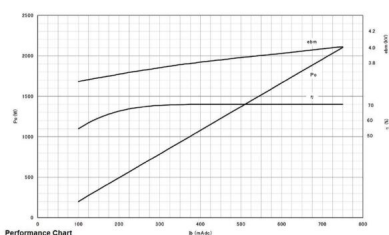

MAGNETRON - MB2568A-120DP

Categories:

BILDERGALERIE

Tube Outline Dimensions (mm(inch))

Tube Outline Dimensions (mm(inch))

ZUSÄTZLICHE INFORMATIONEN

Art	Magnetron
OEM	MB2568A-120DP
CW[W]	2000
Frequenz [MHz]	2450
ISM	S-
HV	180°
/	4x
HV /	0°
	Packaged magnet
	G1/8" Innengewinde
	-