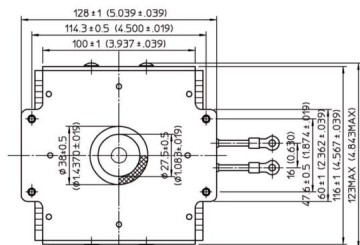

MAGNETRON - MB2568A-120DP

Categories:

BILDERGALERIE

Tube Outline Dimensions (mm(inch))

Tube Outline Dimensions (mm(inch))

ZUSÄTZLICHE INFORMATIONEN

Art	Magnetron
OEM	MB2568A-120DP
CW[W]	2000
Frequenz [MHz]	2450
ISM	S-
HV	180°
/	4x
HV /	0°
	Packaged magnet
	G1/8" Innengewinde
	-