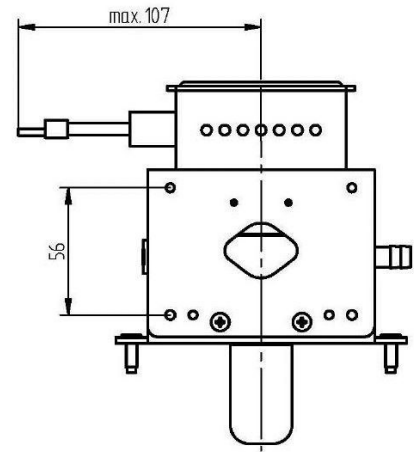

MAGNETRON - MB2568A-130ED

Categories:

Tube Outline Dimensions (mm(inch))

BILDERGALERIE

Tube Outline Dimensions (mm(inch))

Tube Outline Dimensions (mm(inch))

ZUSÄTZLICHE INFORMATIONEN

Art	Magnetron
OEM	MB2568A-130ED
CW[W]	2000
Frequenz [MHz]	2450
ISM	S-
HV	180°
/	4x
HV /	0°
	Packaged magnet
	Schlauchtülle Ø9 mm
	50 °C (122 °F)
	NL10250-7