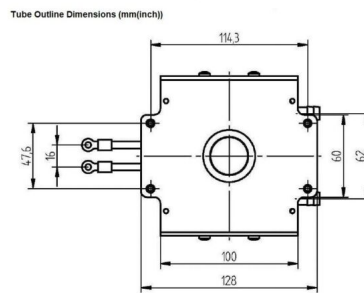

MAGNETRON - MB2568A-130ED

Categories:

Tube Outline Dimensions (mm(inch))

BILDERGALERIE

Tube Outline Dimensions (mm(inch))

Tube Outline Dimensions (mm(inch))

ZUSÄTZLICHE INFORMATIONEN

Art	Magnetron
OEM	MB2568A-130ED
CW[W]	2000
Frequenz [MHz]	2450
ISM	S-
HV	180°
/	4x
HV /	0°
	Packaged magnet
	Schlauchtülle Ø9 mm
	50 °C (122 °F)
	NL10250-7