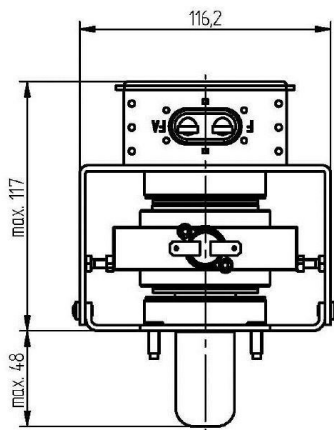

MAGNETRON - MB2568A-130ED

Categories:

Tube Outline Dimensions (mm(inch))

BILDERGALERIE

Tube Outline Dimensions (mm(inch))

Tube Outline Dimensions (mm(inch))

ZUSÄTZLICHE INFORMATIONEN

Art	Magnetron
OEM	MB2568A-130ED
CW[W]	2000
Frequenz [MHz]	2450
ISM	S-
HV	180°
/	4x
HV /	0°
	Packaged magnet
	Schlauchtülle Ø9 mm
	50 °C (122 °F)
	NL10250-7