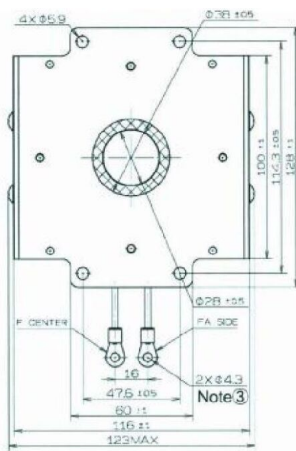

MAGNETRON - MB2658A-120DB

Categories:

Tube Outline Dimensions (mm(inch))

BILDERGALERIE

Tube Outline Dimensions (mm(inch))

Tube Outline Dimensions (mm(inch))

ZUSÄTZLICHE INFORMATIONEN

Art	Magnetron
OEM	MB2658A-120DB
CW[W]	3000
Frequenz [MHz]	2450
ISM	S-
HV	180°
/	4x
HV /	0°
	Packaged magnet
	Schlauchtülle Ø9 mm (90° Winkel)
	-