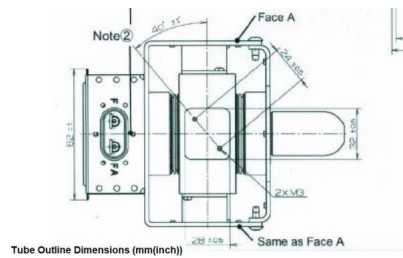

MAGNETRON - MB2658A-120DB

Categories:

Tube Outline Dimensions (mm(inch))

BILDERGALERIE

Tube Outline Dimensions (mm(inch))

Tube Outline Dimensions (mm(inch))

ZUSÄTZLICHE INFORMATIONEN

Art	Magnetron
OEM	MB2658A-120DB
CW[W]	3000
Frequenz [MHz]	2450
ISM	S-
HV	180°
/	4x
HV /	0°
	Packaged magnet
	Schlauchtülle Ø9 mm (90° Winkel)
	-