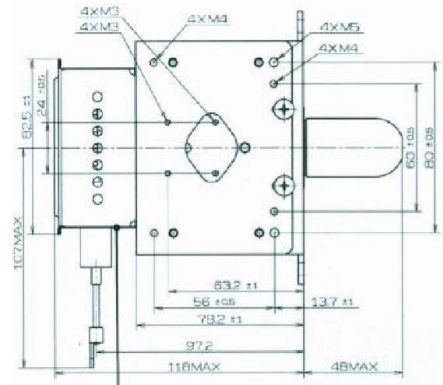

MAGNETRON - MB2658A-120DB

Categories:

Tube Outline Dimensions (mm(inch))

BILDERGALERIE

Tube Outline Dimensions (mm(inch))

Tube Outline Dimensions (mm(inch))

ZUSÄTZLICHE INFORMATIONEN

Art	Magnetron
OEM	MB2658A-120DB
CW[W]	3000
Frequenz [MHz]	2450
ISM	S-
HV	180°
/	4x
HV /	0°
	Packaged magnet
	Schlauchtülle Ø9 mm (90° Winkel)
	-