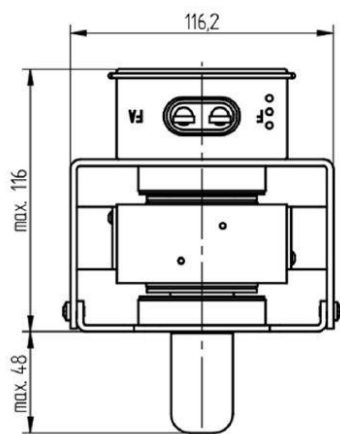

MAGNETRON - MB2658A-120EM

Categories:

Tube Outline Dimensions (mm(inch))

BILDERGALERIE

Tube Outline Dimensions (mm(inch))

Tube Outline Dimensions (mm(inch))

ZUSÄTZLICHE INFORMATIONEN

Art	Magnetron
OEM	MB2658A-120EM
CW[W]	3000
Frequenz [MHz]	2455
ISM	S-
HV	180°
/	4x
HV /	0°
	Packaged magnet
	G1/8" Innengewinde
	-