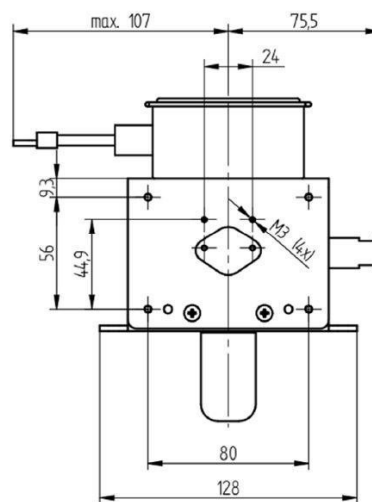

MAGNETRON - MB2658A-120EM

Categories:

Tube Outline Dimensions (mm(inch))

BILDERGALERIE

Tube Outline Dimensions (mm(inch))

Tube Outline Dimensions (mm(inch))

ZUSÄTZLICHE INFORMATIONEN

Art	Magnetron
OEM	MB2658A-120EM
CW[W]	3000
Frequenz [MHz]	2455
ISM	S-
HV	180°
/	4x
HV /	0°
	Packaged magnet
	G1/8" Innengewinde
	-