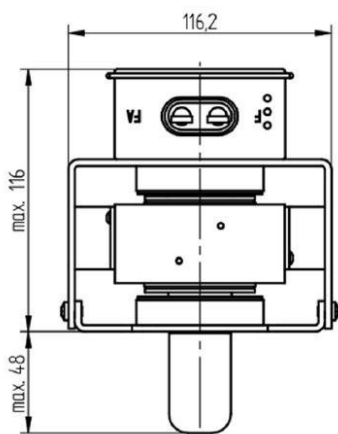

MAGNETRON - MB2658A-120EM

Categories:

Tube Outline Dimensions (mm(inch))

BILDERGALERIE

Tube Outline Dimensions (mm(inch))

Tube Outline Dimensions (mm(inch))

ZUSÄTZLICHE INFORMATIONEN

Art	Magnetron
OEM	MB2658A-120EM
CW[W]	3000
Frequenz [MHz]	2455
ISM	S-
HV	180°
/	4x
HV /	0°
	Packaged magnet
	G1/8" Innengewinde
	-