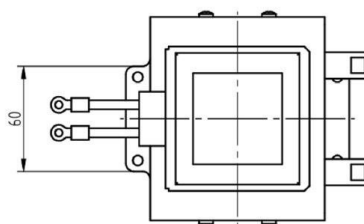

MAGNETRON - MB2658A-120EM

Categories:

Tube Outline Dimensions (mm(inch))

BILDERGALERIE

Tube Outline Dimensions (mm(inch))

Tube Outline Dimensions (mm(inch))

ZUSÄTZLICHE INFORMATIONEN

Art	Magnetron
OEM	MB2658A-120EM
CW[W]	3000
Frequenz [MHz]	2455
ISM	S-
HV	180°
/	4x
HV /	0°
	Packaged magnet
	G1/8" Innengewinde
	-