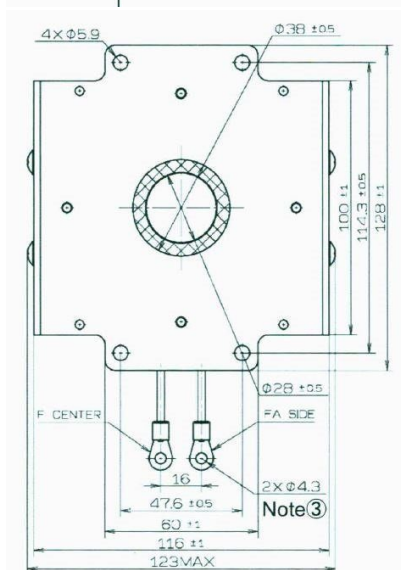

BILDERGALERIE

Tube Outline Dimensions (mm(Inch))