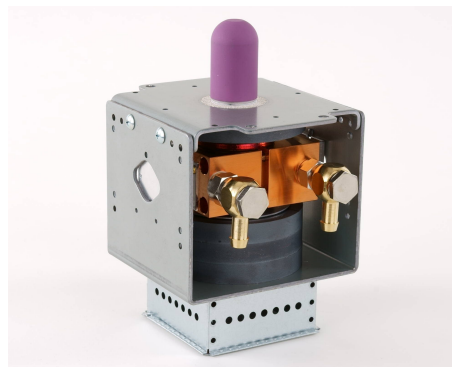

MAGNETRON - MB2677A-120CA

Categories:

BILDERGALERIE

Tube Outline Dimensions (mm(inch))

Tube Outline Dimensions (mm(inch))

ZUSÄTZLICHE INFORMATIONEN

Art	Magnetron
OEM	MB2677A-120CA
CW[W]	3000
Frequenz [MHz]	2455
ISM	S-
HV	180°
/	4x
HV /	0°
	Packaged magnet
	Schlauchtülle Ø9 mm (90° Winkel)
	-