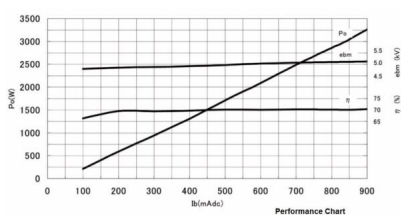

MAGNETRON - MB2677A-120CA

Categories:

BILDERGALERIE

Tube Outline Dimensions (mm(inch))

Tube Outline Dimensions (mm(inch))

ZUSÄTZLICHE INFORMATIONEN

Art	Magnetron
OEM	MB2677A-120CA
CW[W]	3000
Frequenz [MHz]	2455
ISM	S-
HV	180°
/	4x
HV /	0°
	Packaged magnet
	Schlauchtülle Ø9 mm (90° Winkel)
	-