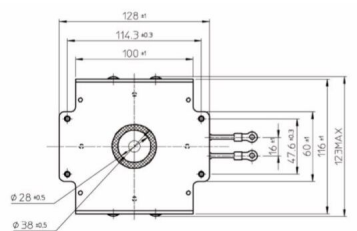

MAGNETRON - MB2677A-120CA

Categories:

BILDERGALERIE

Tube Outline Dimensions (mm(inch))

Tube Outline Dimensions (mm(inch))

ZUSÄTZLICHE INFORMATIONEN

Art	Magnetron
OEM	MB2677A-120CA
CW[W]	3000
Frequenz [MHz]	2455
ISM	S-
HV	180°
/	4x
HV /	0°
	Packaged magnet
	Schlauchtülle Ø9 mm (90° Winkel)
	-