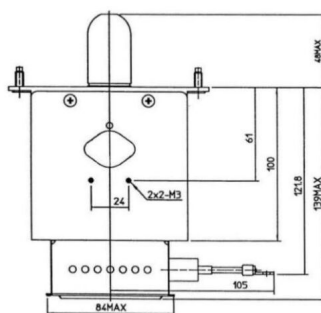

MAGNETRON - MB2677A-120CA

Categories:

BILDERGALERIE

Tube Outline Dimensions (mm(inch))

Tube Outline Dimensions (mm(inch))

ZUSÄTZLICHE INFORMATIONEN

Art	Magnetron
OEM	MB2677A-120CA
CW[W]	3000
Frequenz [MHz]	2455
ISM	S-
HV	180°
/	4x
HV /	0°
	Packaged magnet
	Schlauchtülle Ø9 mm (90° Winkel)
	-