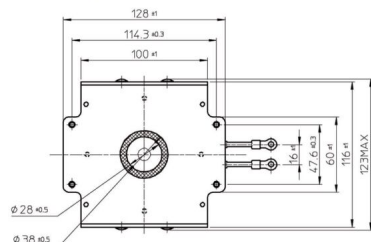

MAGNETRON - MB2677A-120DT

Categories:

Tube Outline Dimensions (mm(inch))

BILDERGALERIE

Tube Outline Dimensions (mm(inch))

ZUSÄTZLICHE INFORMATIONEN

Art	Magnetron
OEM	MB2677A-120DT
CW[W]	3000
Frequenz [MHz]	2450
ISM	S-
HV	180°
/	4x
HV /	0°
	Packaged magnet
	G1/4" Innengewinde
	-