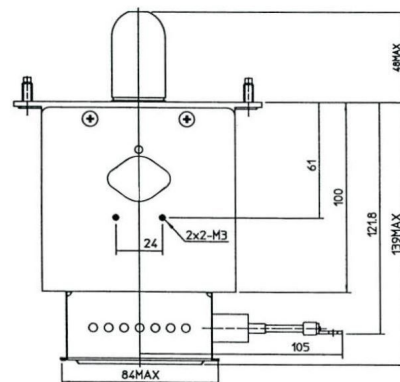

MAGNETRON - MB2677A-120DT

Categories:

Tube Outline Dimensions (mm(inch))

BILDERGALERIE

Tube Outline Dimensions (mm(inch))

ZUSÄTZLICHE INFORMATIONEN

Art	Magnetron
OEM	MB2677A-120DT
CW[W]	3000
Frequenz [MHz]	2450
ISM	S-
HV	180°
/	4x
HV /	0°
	Packaged magnet
	G1/4" Innengewinde
	-