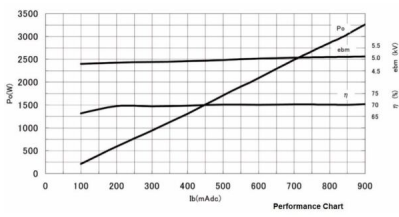

MAGNETRON - MB2677A-131CS

Categories:

BILDERGALERIE

Tube Outline Dimensions (mm(inch))

Tube Outline Dimensions (mm(inch))

ZUSÄTZLICHE INFORMATIONEN

Art	Magnetron		
OEM	MB2677A-131CS		
CW[W]	3000		
Frequenz [MHz]	2450		
ISM	S-		
HV	180°		
/	2x	/ 2x	
HV	0°		
	Packaged magnet		
	Schlauchtülle Ø9 mm		
	50 °C (122 °F)		