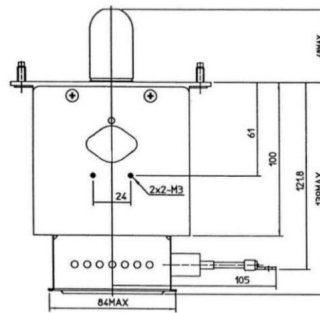

MAGNETRON - MB2677A-131CS

Categories:

BILDERGALERIE

Tube Outline Dimensions (mm(inch))

Tube Outline Dimensions (mm(inch))

ZUSÄTZLICHE INFORMATIONEN

Art	Magnetron		
OEM	MB2677A-131CS		
CW[W]	3000		
Frequenz [MHz]	2450		
ISM	S-		
HV	180°		
/	2x	/ 2x	
HV	0°		
	Packaged magnet		
	Schlauchtülle Ø9 mm		
	50 °C (122 °F)		