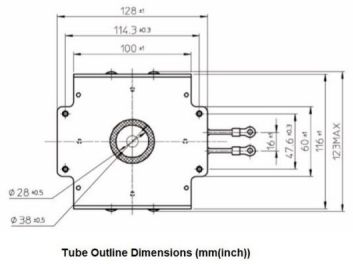

MAGNETRON - MB2677A-131CS

Categories:

BILDERGALERIE

Tube Outline Dimensions (mm(inch))

Tube Outline Dimensions (mm(inch))

ZUSÄTZLICHE INFORMATIONEN

Art	Magnetron		
OEM	MB2677A-131CS		
CW[W]	3000		
Frequenz [MHz]	2450		
ISM	S-		
HV	180°		
/	2x	/	2x
HV	/	0°	
	Packaged magnet		
	Schlauchtülle Ø9 mm		
	50 °C (122 °F)		