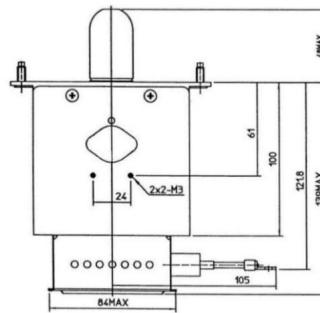

MAGNETRON - MB2677A-131CS

Categories:

BILDERGALERIE

Tube Outline Dimensions (mm(inch))

Tube Outline Dimensions (mm(inch))

ZUSÄTZLICHE INFORMATIONEN

Art	Magnetron		
OEM	MB2677A-131CS		
CW[W]	3000		
Frequenz [MHz]	2450		
ISM	S-		
HV	180°		
/	2x	/	2x
HV	/	0°	
	Packaged magnet		
	Schlauchtülle Ø9 mm		
	50 °C (122 °F)		