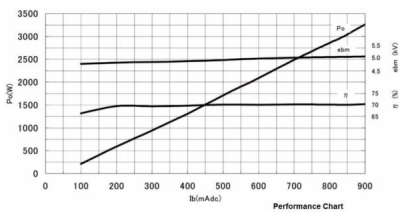

MAGNETRON - MB2677A-131CS

Categories:

BILDERGALERIE

Tube Outline Dimensions (mm(inch))

Tube Outline Dimensions (mm(inch))

ZUSÄTZLICHE INFORMATIONEN

Art	Magnetron		
OEM	MB2677A-131CS		
CW[W]	3000		
Frequenz [MHz]	2450		
ISM	S-		
HV	180°		
/	2x	/	2x
HV	/	0°	
	Packaged magnet		
	Schlauchtülle Ø9 mm		
	50 °C (122 °F)		