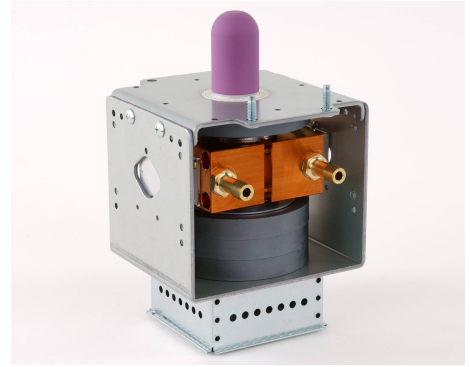

MAGNETRON - MB2677A-131CS

Categories:

BILDERGALERIE

Tube Outline Dimensions (mm(inch))

Tube Outline Dimensions (mm(inch))

ZUSÄTZLICHE INFORMATIONEN

Art	Magnetron		
OEM	MB2677A-131CS		
CW[W]	3000		
Frequenz [MHz]	2450		
ISM	S-		
HV	180°		
/	2x	/	2x
HV	/	0°	
	Packaged magnet		
	Schlauchtülle Ø9 mm		
	50 °C (122 °F)		