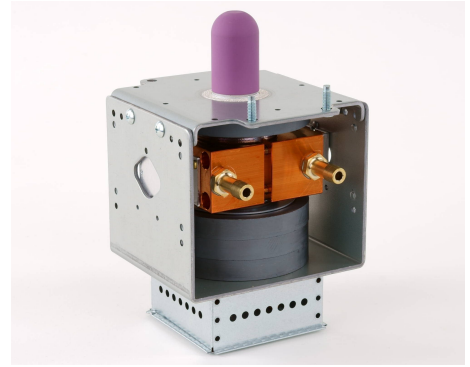

MAGNETRON - MB2677A-131CS

Categories:

BILDERGALERIE

Tube Outline Dimensions (mm(inch))

Tube Outline Dimensions (mm(inch))

ZUSÄTZLICHE INFORMATIONEN

Art	Magnetron		
OEM	MB2677A-131CS		
CW[W]	3000		
Frequenz [MHz]	2450		
ISM	S-		
HV	180°		
/	2x	/ 2x	
HV	0°		
	Packaged magnet		
	Schlauchtülle Ø9 mm		
	50 °C (122 °F)		