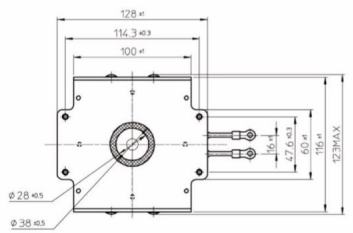

MAGNETRON - MB2677A-131CS

Categories:

BILDERGALERIE

Tube Outline Dimensions (mm(inch))

Tube Outline Dimensions (mm(inch))

ZUSÄTZLICHE INFORMATIONEN

Art	Magnetron		
OEM	MB2677A-131CS		
CW[W]	3000		
Frequenz [MHz]	2450		
ISM	S-		
HV	180°		
/	2x	/ 2x	
HV	0°		
	Packaged magnet		
	Schlauchtülle Ø9 mm		
	50 °C (122 °F)		