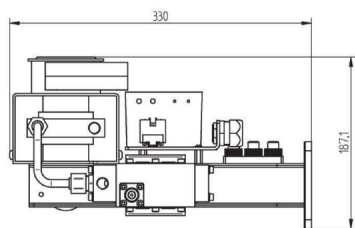

MAGNETRONKOPF - MH2000F-216CM

Categories:

Outline Dimensions (mm(inch))

BILDERGALERIE

Outline Dimensions (mm(inch))

Outline Dimensions (mm(inch))

ZUSÄTZLICHE INFORMATIONEN

| | |
|-----------------------|-----------------|
| Art | |
| Frequenz [MHz] | 2450 |
| CW [W] | 2000 |
| | 1~ (L / N / PE) |
| [V] | - |
| [Hz] | - |
| [W] | - |
| (HMI) | - |
| [mm ()] | 214 (8,43) |
| [mm ()] | 187 (7,36) |
| [mm ()] | 330 (12,99) |
| | IP00 |
| | WR340 / R26 |