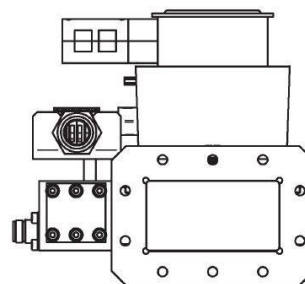

# MAGNETRONKOPF - MH2000F-216CM

Categories:

Outline Dimensions (mm(inch))

## BILDERGALERIE

Outline Dimensions (mm(inch))

Outline Dimensions (mm(inch))