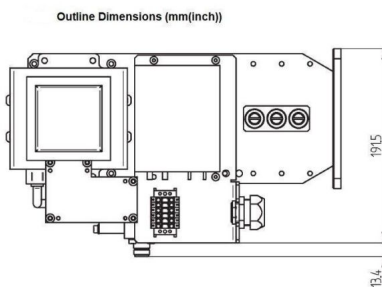

MAGNETRONKOPF - MH2000F-216CM

Categories:

Outline Dimensions (mm(inch))

BILDERGALERIE

Outline Dimensions (mm(inch))

Outline Dimensions (mm(inch))

ZUSÄTZLICHE INFORMATIONEN

| | |
|-----------------------|-----------------|
| Art | |
| Frequenz [MHz] | 2450 |
| CW [W] | 2000 |
| | 1~ (L / N / PE) |
| [V] | - |
| [Hz] | - |
| [W] | - |
| (HMI) | - |
| [mm ()] | 214 (8,43) |
| [mm ()] | 187 (7,36) |
| [mm ()] | 330 (12,99) |
| | IP00 |
| | WR340 / R26 |