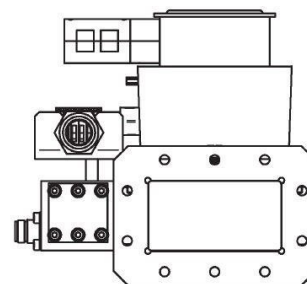

MAGNETRONKOPF - MH2000F-216CM

Categories:

Outline Dimensions (mm(inch))

BILDERGALERIE

Outline Dimensions (mm(inch))

Outline Dimensions (mm(inch))

ZUSÄTZLICHE INFORMATIONEN

| | |
|-----------------------|-----------------|
| Art | |
| Frequenz [MHz] | 2450 |
| CW [W] | 2000 |
| | 1~ (L / N / PE) |
| [V] | - |
| [Hz] | - |
| [W] | - |
| (HMI) | - |
| [mm ()] | 214 (8,43) |
| [mm ()] | 187 (7,36) |
| [mm ()] | 330 (12,99) |
| | IP00 |
| | WR340 / R26 |