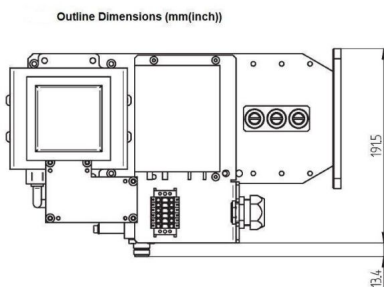

# MAGNETRONKOPF - MH2000F-216CM

Categories:

Outline Dimensions (mm(inch))

## BILDERGALERIE

Outline Dimensions (mm(inch))

Outline Dimensions (mm(inch))