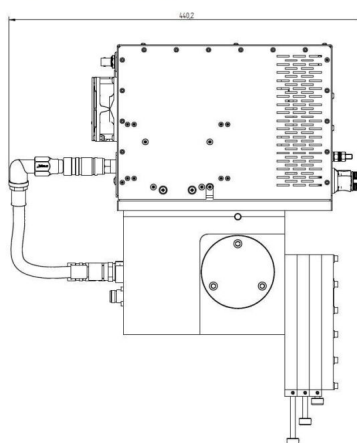

Outline Dimensions (mm(inch))