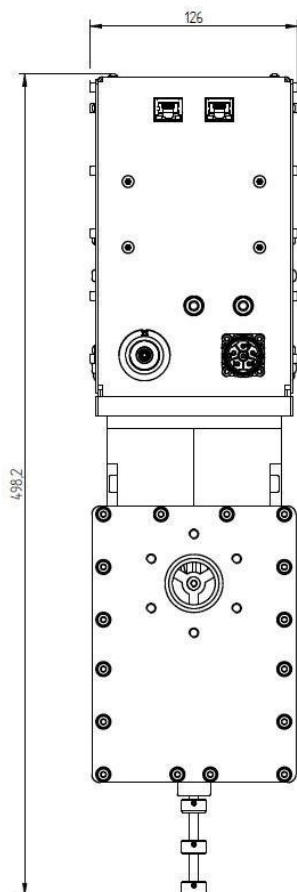

MAGNETRONKOPF - MH2000S-252BF

Categories:

BILDERGALERIE

Outline Dimensions (mm(inch))

Outline Dimensions (mm(inch))

ZUSÄTZLICHE INFORMATIONEN

Art	
Frequenz [MHz]	2450
CW [W]	2000
	1~ (L/N/PE)
[V]	24
[Hz]	DC
	/
[W]	4000
(HMI)	
	IP20
	Koax-Plattentuner
	Koaxialleiter