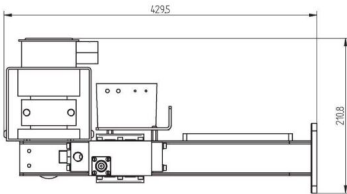

MAGNETRONKOPF - MH3000F-214CM

Categories:

Outline Dimensions (mm(inch))

BILDERGALERIE

Outline Dimensions (mm(inch))

Outline Dimensions (mm(inch))

ZUSÄTZLICHE INFORMATIONEN

Art	
Frequenz [MHz]	2450
CW [W]	3000
	1~ (L / N / PE)
[V]	24
[Hz]	DC
[W]	-
(HMI)	-
[mm ()]	239 (9,41)
[mm ()]	211 (8,31)
[mm ()]	430 (16,93)
	IP00
	WR340 / R26