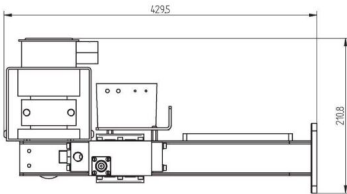

# MAGNETRONKOPF - MH3000F-214CM

Categories:

Outline Dimensions (mm(inch))

## BILDERGALERIE

Outline Dimensions (mm(inch))

Outline Dimensions (mm(inch))