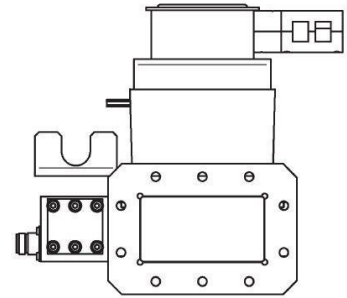

# MAGNETRONKOPF - MH3000F-214CM

Categories:

Outline Dimensions (mm(inch))

## BILDERGALERIE

Outline Dimensions (mm(inch))

Outline Dimensions (mm(inch))