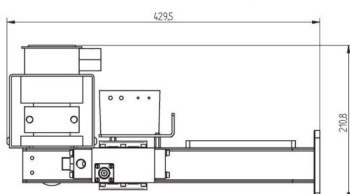

MAGNETRONKOPF - MH3000F-214CM

Categories:

Outline Dimensions (mm(inch))

BILDERGALERIE

Outline Dimensions (mm(inch))

Outline Dimensions (mm(inch))

ZUSÄTZLICHE INFORMATIONEN

Art	
Frequenz [MHz]	2450
CW [W]	3000
	1~ (L / N / PE)
[V]	24
[Hz]	DC
[W]	-
(HMI)	-
[mm ()]	239 (9,41)
[mm ()]	211 (8,31)
[mm ()]	430 (16,93)
	IP00
	WR340 / R26