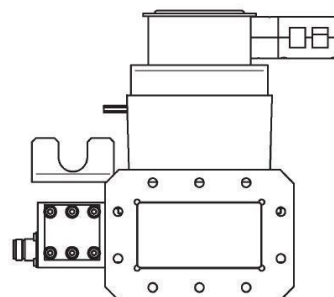

MAGNETRONKOPF - MH3000F-214CM

Categories:

Outline Dimensions (mm(inch))

BILDERGALERIE

Outline Dimensions (mm(inch))

Outline Dimensions (mm(inch))

ZUSÄTZLICHE INFORMATIONEN

Art	
Frequenz [MHz]	2450
CW [W]	3000
	1~ (L / N / PE)
[V]	24
[Hz]	DC
[W]	-
(HMI)	-
[mm ()]	239 (9,41)
[mm ()]	211 (8,31)
[mm ()]	430 (16,93)
	IP00
	WR340 / R26