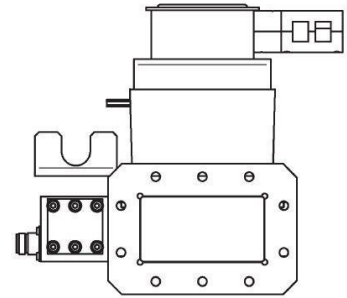

MAGNETRONKOPF - MH3000F-214CM

Categories:

Outline Dimensions (mm(inch))

BILDERGALERIE

Outline Dimensions (mm(inch))

Outline Dimensions (mm(inch))

ZUSÄTZLICHE INFORMATIONEN

Art	
Frequenz [MHz]	2450
CW [W]	3000
	1~ (L / N / PE)
[V]	24
[Hz]	DC
[W]	-
(HMI)	-
[mm ()]	239 (9,41)
[mm ()]	211 (8,31)
[mm ()]	430 (16,93)
	IP00
	WR340 / R26