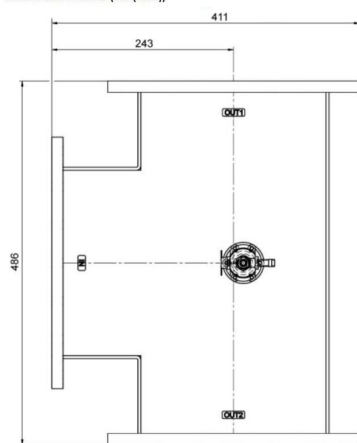

POWERSPLITTER - MW3010K-260CC

Categories:

BILDERGALERIE

Outline Dimensions (mm(inch))

Outline Dimensions (mm(inch))

ZUSÄTZLICHE INFORMATIONEN

Frequenz [MHz]	915
CW [W]	100000
	WR975 / R9
	UDR