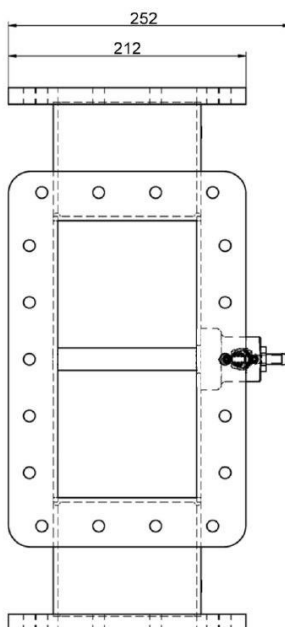

POWERSPLITTER - MW3010K-260CC

Categories:

BILDERGALERIE

Outline Dimensions (mm(inch))

Outline Dimensions (mm(inch))

ZUSÄTZLICHE INFORMATIONEN

Frequenz [MHz]	915
CW [W]	100000
	WR975 / R9
	UDR