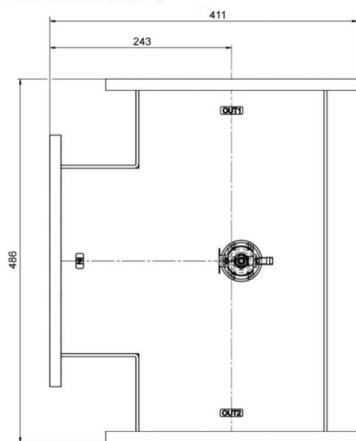

POWERSPLITTER - MW3010K-260CC

Categories:

BILDERGALERIE

Outline Dimensions (mm(inch))

Outline Dimensions (mm(inch))

ZUSÄTZLICHE INFORMATIONEN

Frequenz [MHz]	915
CW [W]	100000
	WR975 / R9
	UDR