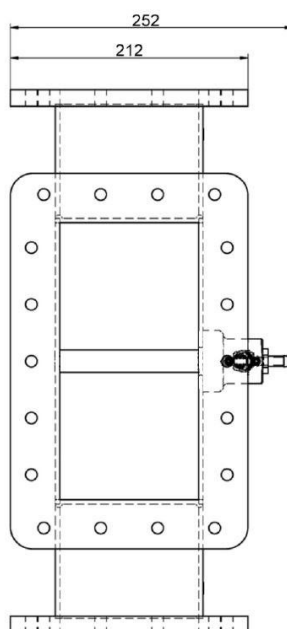

POWERSPLITTER - MW3010K-260CC

Categories:

BILDERGALERIE

Outline Dimensions (mm(inch))

Outline Dimensions (mm(inch))

ZUSÄTZLICHE INFORMATIONEN

Frequenz [MHz]	915
CW [W]	100000
	WR975 / R9
	UDR