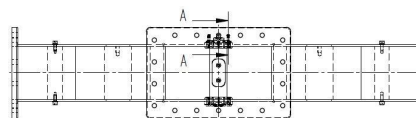

POWERSPLITTER - MW3033K-230CC

Categories:

Outline Dimensions (mm(inch))

BILDERGALERIE

Outline Dimensions (mm(inch))

ZUSÄTZLICHE INFORMATIONEN

Frequenz [MHz]	915
CW [W]	100000
	WR975 / R9
	UDR