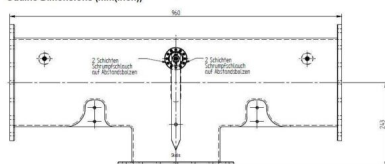

POWERSPLITTER - MW3033K-230CC

Categories:

Outline Dimensions (mm(inch))

BILDERGALERIE

Outline Dimensions (mm(inch))

ZUSÄTZLICHE INFORMATIONEN

Frequenz [MHz]	915
CW [W]	100000
	WR975 / R9
	UDR