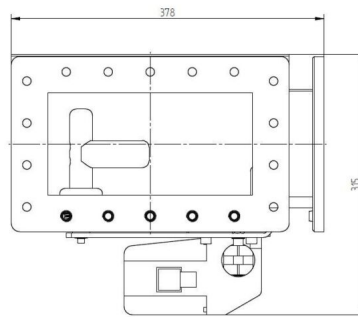

POWERSPLITTER - MW3036K-230CC

Categories:

BILDERGALERIE

Outline Dimensions (mm)(inch)

Outline Dimensions (mm)(inch)

Outline Dimensions (mm)(inch)

ZUSÄTZLICHE INFORMATIONEN

Frequenz [MHz]	915
CW [W]	100000
	WR975 / R9
	UDR