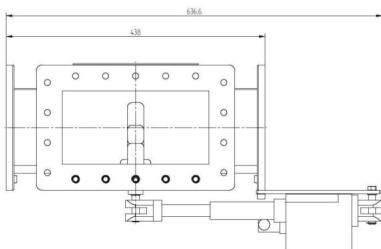

POWERSPLITTER - MW3036K-230CC

Categories:

BILDERGALERIE

Outline Dimensions (mm)(inch)

Outline Dimensions (mm)(inch)

Outline Dimensions (mm)(inch)

ZUSÄTZLICHE INFORMATIONEN

Frequenz [MHz]	915
CW [W]	100000
	WR975 / R9
	UDR