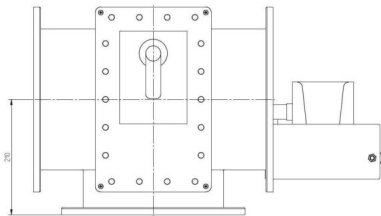

POWERSPLITTER - MW3036K-230CC

Categories:

BILDERGALERIE

Outline Dimensions (mm)(inch)

Outline Dimensions (mm)(inch)

Outline Dimensions (mm)(inch)

ZUSÄTZLICHE INFORMATIONEN

Frequenz [MHz]	915
CW [W]	100000
	WR975 / R9
	UDR