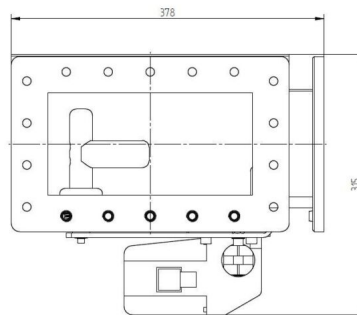

POWERSPLITTER - MW3036K-230CC

Categories:

BILDERGALERIE

Outline Dimensions (mm)(inch)

Outline Dimensions (mm)(inch)

Outline Dimensions (mm)(inch)

ZUSÄTZLICHE INFORMATIONEN

Frequenz [MHz]	915
CW [W]	100000
	WR975 / R9
	UDR