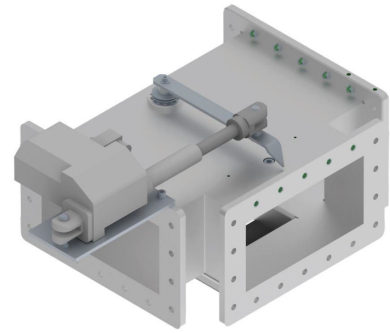

POWERSPLITTER - MW3036K-230CC

Categories:

BILDERGALERIE

Outline Dimensions (mm)(inch)

Outline Dimensions (mm)(inch)

Outline Dimensions (mm)(inch)

ZUSÄTZLICHE INFORMATIONEN

Frequenz [MHz]	915
CW [W]	100000
	WR975 / R9
	UDR