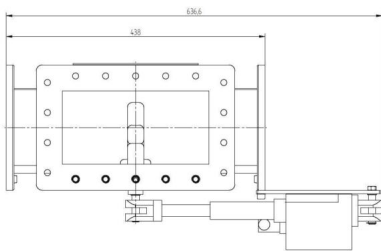

POWERSPLITTER - MW3036K-230CC

Categories:

BILDERGALERIE

Outline Dimensions (mm)(inch)

Outline Dimensions (mm)(inch)

Outline Dimensions (mm)(inch)

ZUSÄTZLICHE INFORMATIONEN

Frequenz [MHz]	915
CW [W]	100000
	WR975 / R9
	UDR