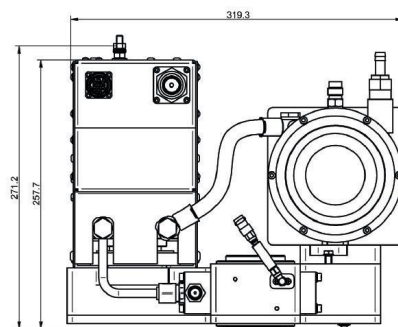

# RADIKALQUELLE (REMOTE-PLASMA-QUELLE) - MA2000C-223BB

Categories:

Outline Dimensions (mm(inch))

## BILDERGALERIE

Outline Dimensions (mm(inch))

Outline Dimensions (mm(inch))