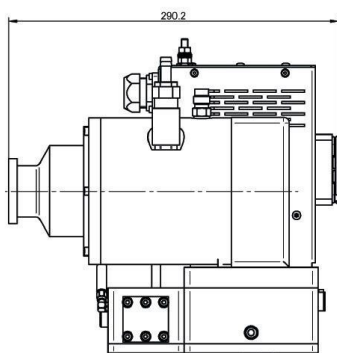

# RADIKALQUELLE (REMOTE-PLASMA-QUELLE) - MA2000C-223BB

Categories:

Outline Dimensions (mm(inch))

## BILDERGALERIE

Outline Dimensions (mm(inch))

Outline Dimensions (mm(inch))