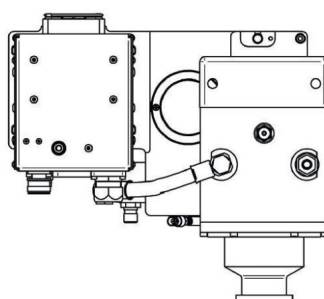

# RADIKALQUELLE (REMOTE-PLASMA-QUELLE) - MA2000C-223BB

Categories:

Outline Dimensions (mm(inch))

## BILDERGALERIE

Outline Dimensions (mm(inch))

Outline Dimensions (mm(inch))