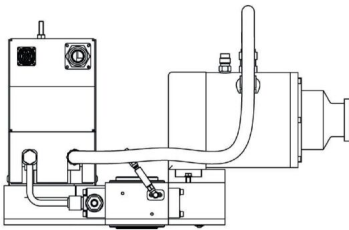

# RADIKALQUELLE (REMOTE-PLASMA-QUELLE) - MA3000C-283BB

Categories:

Outline Dimensions (mm(inch))

## BILDERGALERIE

Outline Dimensions (mm(inch))

Outline Dimensions (mm(inch))