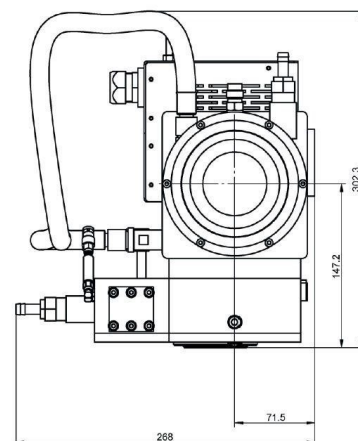

# RADIKALQUELLE (REMOTE-PLASMA-QUELLE) - MA3000C-283BB

Categories:

Outline Dimensions (mm(inch))

## BILDERGALERIE

Outline Dimensions (mm(inch))

Outline Dimensions (mm(inch))