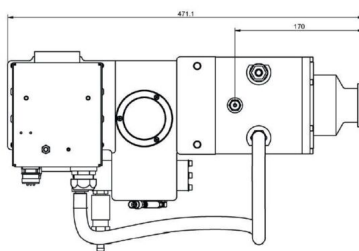

# RADIKALQUELLE (REMOTE-PLASMA-QUELLE) - MA3000C-283BB

Categories:

Outline Dimensions (mm(inch))

## BILDERGALERIE

Outline Dimensions (mm(inch))

Outline Dimensions (mm(inch))