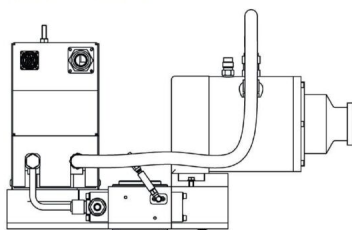

# RADIKALQUELLE (REMOTE-PLASMA-QUELLE) - MA3000C-283BB

Categories:

Outline Dimensions (mm(inch))

## BILDERGALERIE

Outline Dimensions (mm(inch))

Outline Dimensions (mm(inch))