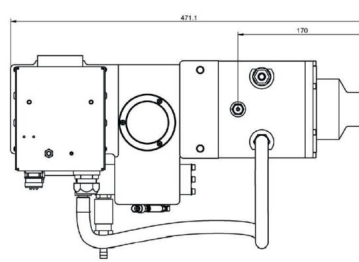

# RADIKALQUELLE (REMOTE-PLASMA-QUELLE) - MA3000C-283BB

Categories:

Outline Dimensions (mm(inch))

## BILDERGALERIE

Outline Dimensions (mm(inch))

Outline Dimensions (mm(inch))