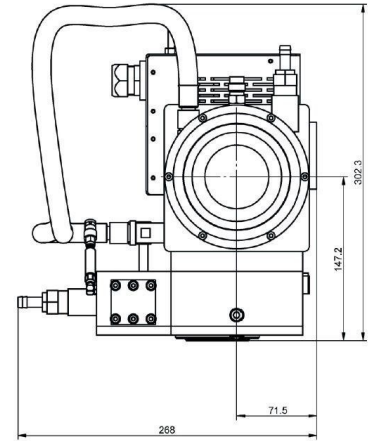

# RADIKALQUELLE (REMOTE-PLASMA-QUELLE) - MA3000C-283BB

Categories:

Outline Dimensions (mm(inch))

## BILDERGALERIE

Outline Dimensions (mm(inch))

Outline Dimensions (mm(inch))