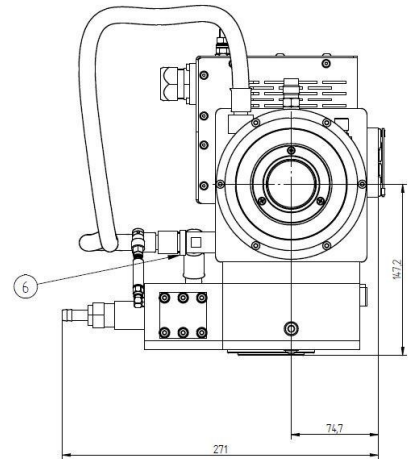

# RADIKALQUELLE (REMOTE-PLASMA-QUELLE) - MA3000C-463BB

Categories:

Outline Dimensions (mm(inch))

## BILDERGALERIE

Outline Dimensions (mm(inch))

Outline Dimensions (mm(inch))