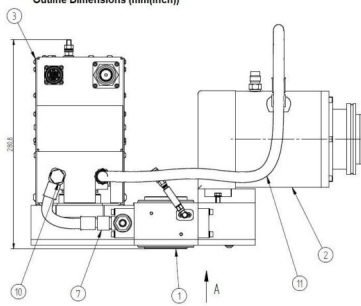

# RADIKALQUELLE (REMOTE-PLASMA-QUELLE) - MA3000C-463BB

Categories:

Outline Dimensions (mm(inch))

## BILDERGALERIE

Outline Dimensions (mm(inch))

Outline Dimensions (mm(inch))