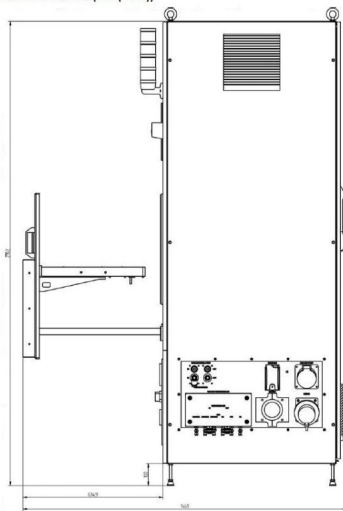

BILDERGALERIE

Outline Dimensions (mm(inch))