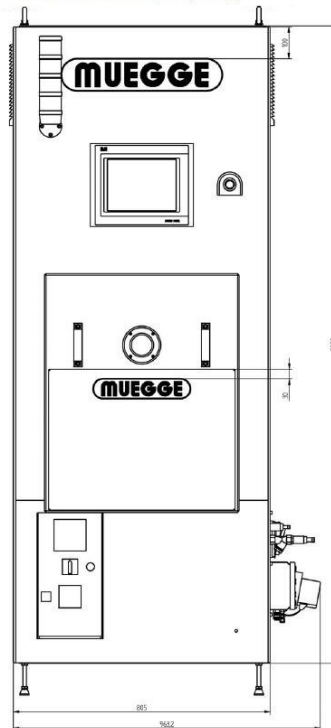

Outline Dimensions (mm(inch))