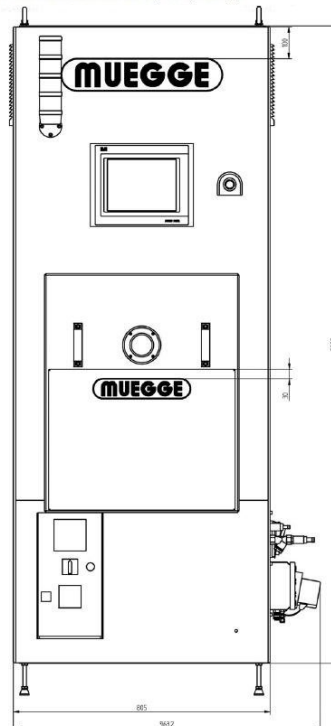

Outline Dimensions (mm(inch))