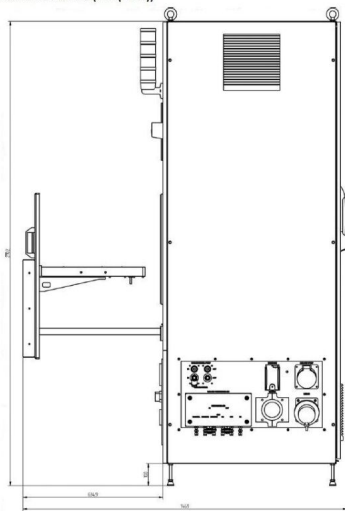

BILDERGALERIE

Outline Dimensions (mm(inch))