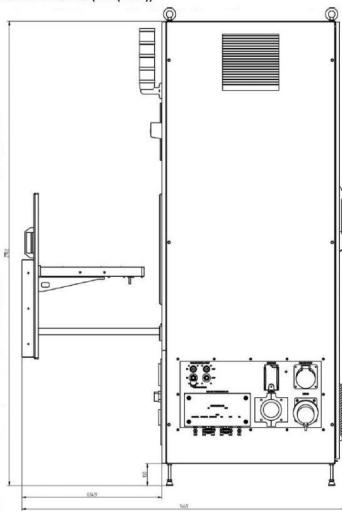

BILDERGALERIE

Outline Dimensions (mm(inch))