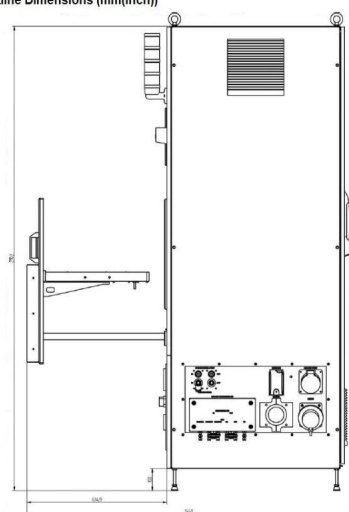

BILDERGALERIE

Outline Dimensions (mm(inch))