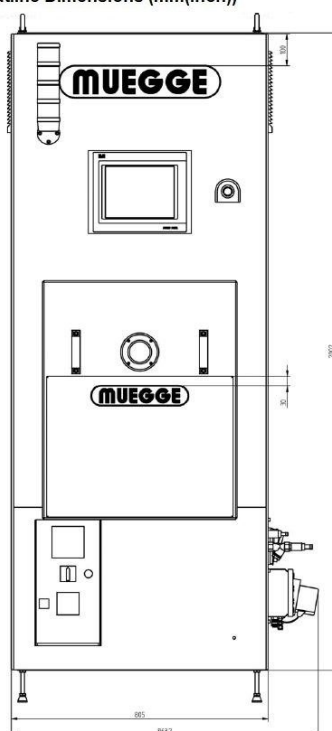

Outline Dimensions (mm(inch))