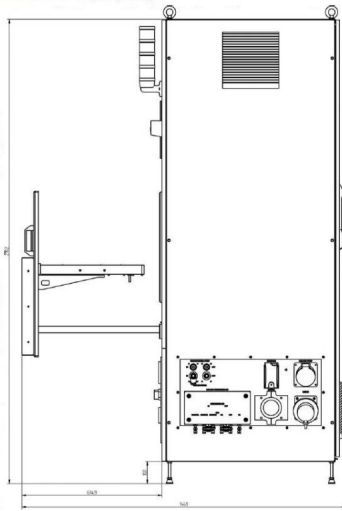

BILDERGALERIE

Outline Dimensions (mm(inch))