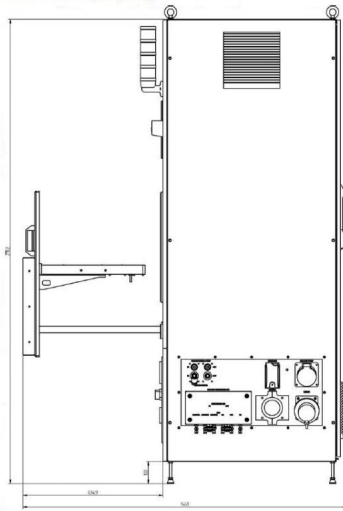

BILDERGALERIE

Outline Dimensions (mm(inch))