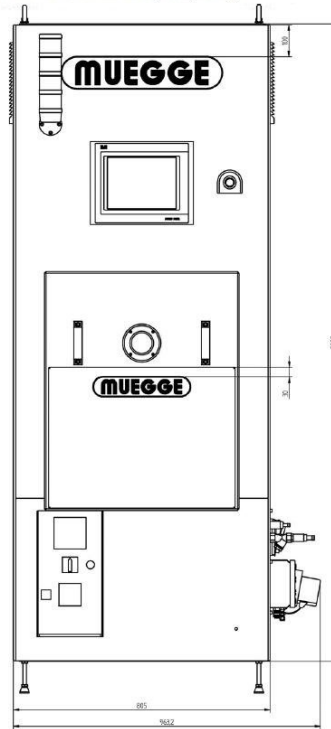

Outline Dimensions (mm(inch))