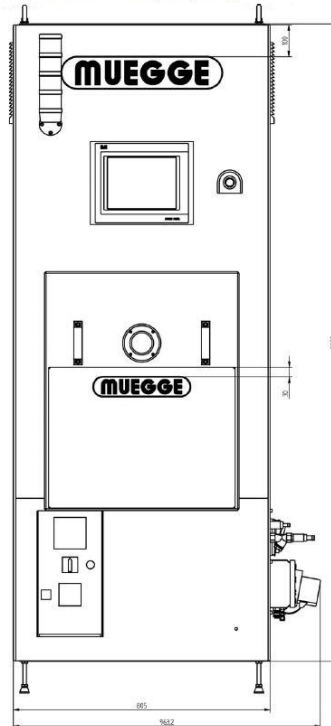

Outline Dimensions (mm(inch))