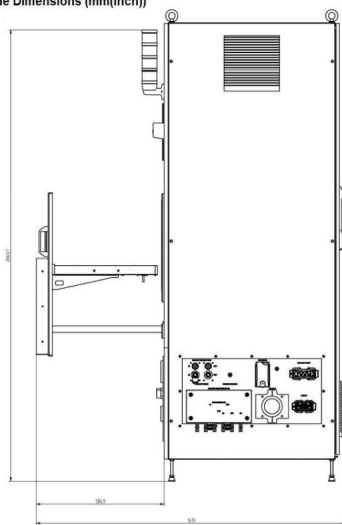

BILDERGALERIE

Outline Dimensions (mm(inch))