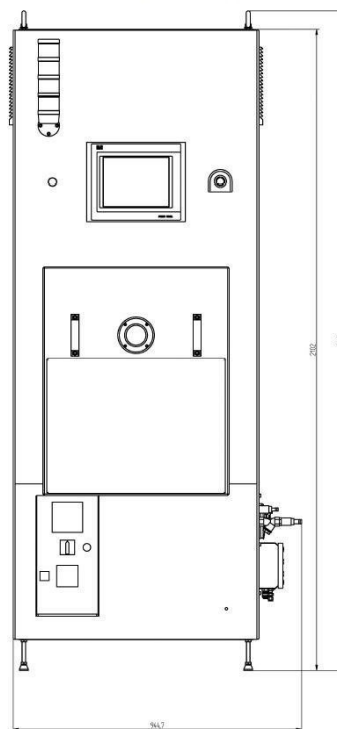

Outline Dimensions (mm(inch))