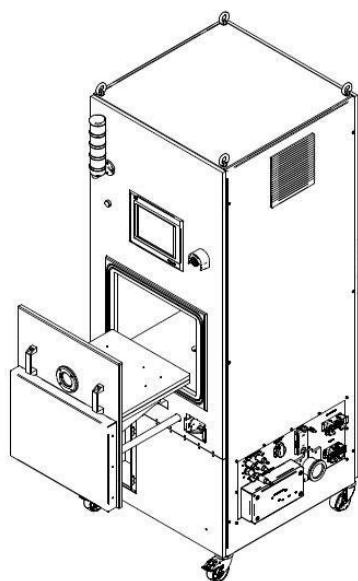

Outline Dimensions (mm(inch))

1:10