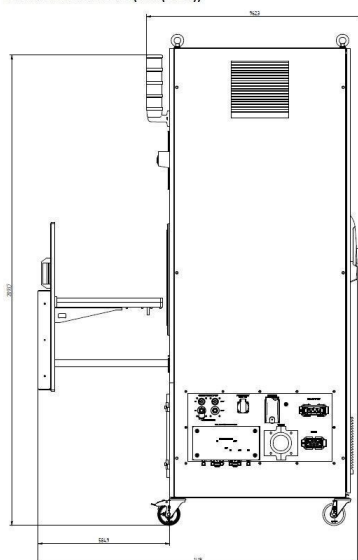

BILDERGALERIE

Outline Dimensions (mm(inch))