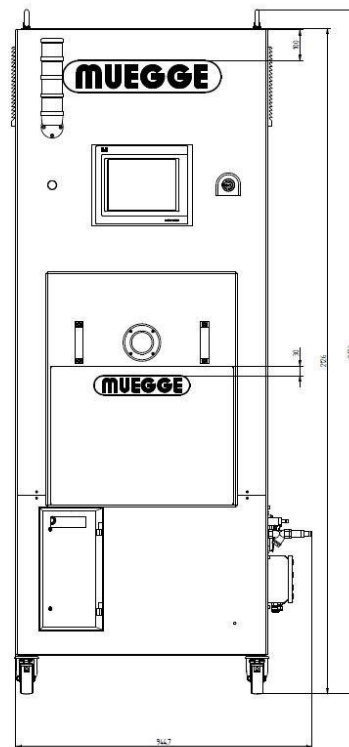

Outline Dimensions (mm(inch))