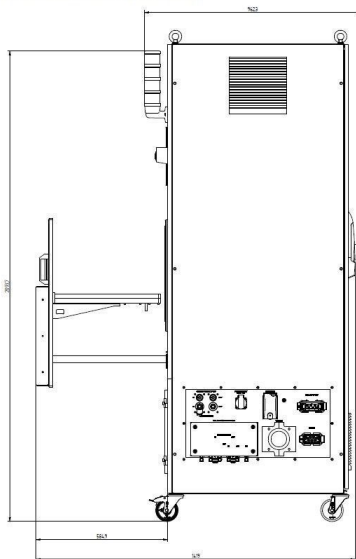

BILDERGALERIE

Outline Dimensions (mm(inch))