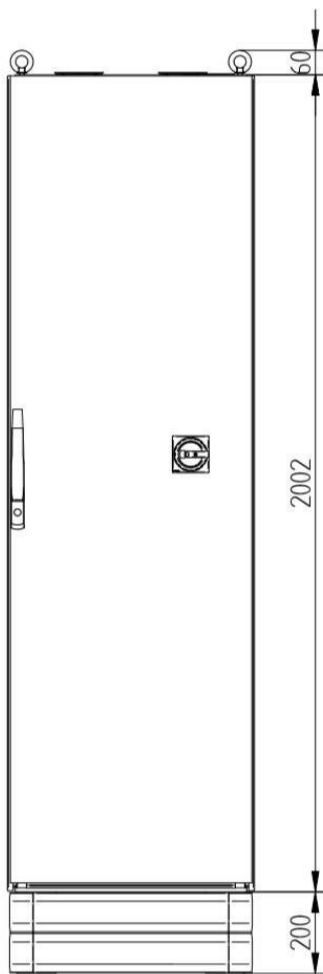

STROMVERSORGUNG (HIGH-PULSE) - MP010KG-113TS

Categories:

BILDERGALERIE

Outline Dimensions (mm(inch))

Outline Dimensions (mm(inch))

ZUSÄTZLICHE INFORMATIONEN

| | |
|-----------------------|----------------------------|
| Art | |
| Frequenz [MHz] | 2450 |
| CW [W] | 2x 3000 |
| | 3~ (L1 / L2 / L3 / N / PE) |
| | - |
| [V] | 400 |
| [V] | - |
| [Hz] | 50 |
| | |
| [W] | 2x 10000 |
| (HMI) | |
| | ProfiNet |
| 2 | - |
| 3 | - |
| 4 | - |
| 5 | - |
| [mm ()] | 606 (23,86) |
| [mm ()] | 2062 (81,18) |
| [mm ()] | 881 (34,69) |
| | IP00 |
| | |
| | |