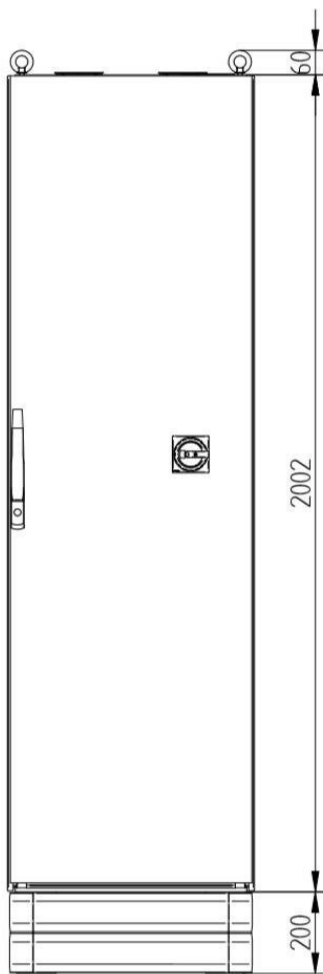

STROMVERSORGUNG (HIGH-PULSE) - MP010KG-113TS

Categories:

BILDERGALERIE

Outline Dimensions (mm(inch))

Outline Dimensions (mm(inch))

ZUSÄTZLICHE INFORMATIONEN

Art	
Frequenz [MHz]	2450
CW [W]	2x 3000
	3~ (L1 / L2 / L3 / N / PE)
	-
[V]	400
[V]	-
[Hz]	50
[W]	2x 10000
(HMI)	
	ProfiNet
2	-
3	-
4	-
5	-
[mm ()]	606 (23,86)
[mm ()]	2062 (81,18)
[mm ()]	881 (34,69)
	IP00