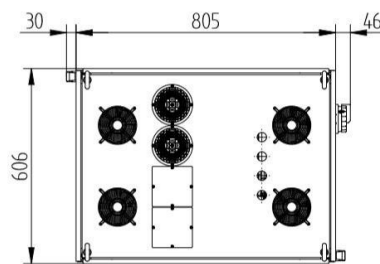

STROMVERSORGUNG (HIGH-PULSE) - MP010KG-113TS

Categories:

BILDERGALERIE

Outline Dimensions (mm(inch))

Outline Dimensions (mm(inch))

ZUSÄTZLICHE INFORMATIONEN

Art	
Frequenz [MHz]	2450
CW [W]	2x 3000
	3~ (L1 / L2 / L3 / N / PE)
	-
[V]	400
[V]	-
[Hz]	50
[W]	2x 10000
(HMI)	
	ProfiNet
2	-
3	-
4	-
5	-
[mm ()]	606 (23,86)
[mm ()]	2062 (81,18)
[mm ()]	881 (34,69)
	IP00