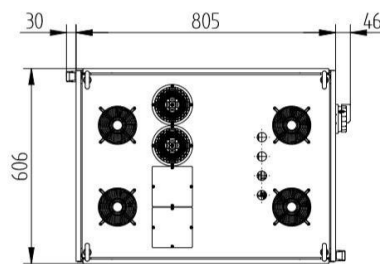

STROMVERSORGUNG (HIGH-PULSE) - MP010KG-113TS

Categories:

BILDERGALERIE

Outline Dimensions (mm(inch))

Outline Dimensions (mm(inch))

ZUSÄTZLICHE INFORMATIONEN

| | |
|-----------------------|----------------------------|
| Art | |
| Frequenz [MHz] | 2450 |
| CW [W] | 2x 3000 |
| | 3~ (L1 / L2 / L3 / N / PE) |
| | - |
| [V] | 400 |
| [V] | - |
| [Hz] | 50 |
| | |
| [W] | 2x 10000 |
| (HMI) | |
| | ProfiNet |
| 2 | - |
| 3 | - |
| 4 | - |
| 5 | - |
| [mm ()] | 606 (23,86) |
| [mm ()] | 2062 (81,18) |
| [mm ()] | 881 (34,69) |
| | IP00 |
| | |
| | |