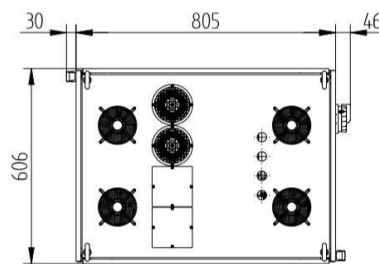

STROMVERSORGUNG (HIGH-PULSE) - MP010KG-113TS

Categories:

BILDERGALERIE

Outline Dimensions (mm(inch))

Outline Dimensions (mm(inch))

ZUSÄTZLICHE INFORMATIONEN

Art	
Frequenz [MHz]	2450
CW [W]	2x 3000
	3~ (L1 / L2 / L3 / N / PE)
	-
[V]	400
[V]	-
[Hz]	50
[W]	2x 10000
(HMI)	
	ProfiNet
2	-
3	-
4	-
5	-
[mm ()]	606 (23,86)
[mm ()]	2062 (81,18)
[mm ()]	881 (34,69)
	IP00