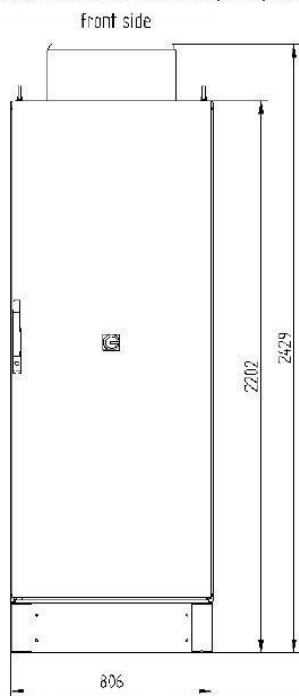

STROMVERSORGUNG (LINEAR) - MS015KE-111DJ

Categories:

Outline Dimensions (mm(inch))

BILDERGALERIE

Outline Dimensions (mm(inch))

Outline Dimensions (mm(inch))

ZUSÄTZLICHE INFORMATIONEN

Art	
Frequenz [MHz]	2450
CW [W]	15000
	3~ (L1 / L2 / L3 / PE)
	-
[V]	400
[V]	-
[Hz]	50 / 60
[W]	-
(HMI)	
	Profibus
2	-
3	-
4	-
5	-
[mm ()]	806 (31,73)
[mm ()]	2429 (95,63)
[mm ()]	664,2 (26,15)
	IP54