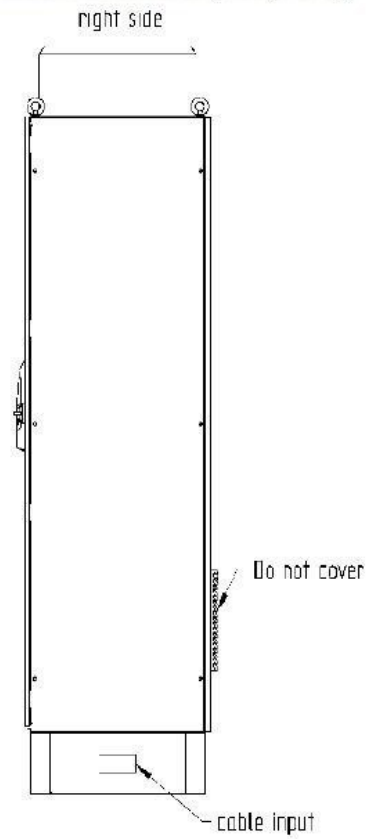

STROMVERSORGUNG (LINEAR) - MS015KE-111DJ

Categories:

Outline Dimensions (mm(inch))

BILDERGALERIE

Outline Dimensions (mm(inch))

Outline Dimensions (mm(inch))

ZUSÄTZLICHE INFORMATIONEN

Art	
Frequenz [MHz]	2450
CW [W]	15000
	3~ (L1 / L2 / L3 / PE)
	-
[V]	400
[V]	-
[Hz]	50 / 60
[W]	-
(HMI)	
	Profibus
2	-
3	-
4	-
5	-
[mm ()]	806 (31,73)
[mm ()]	2429 (95,63)
[mm ()]	664,2 (26,15)
	IP54