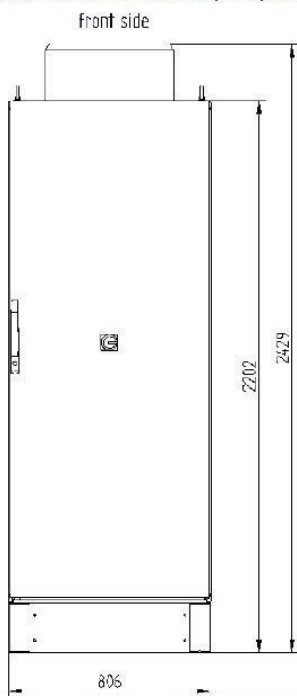

STROMVERSORGUNG (LINEAR) - MS015KE-111DJ

Categories:

Outline Dimensions (mm(inch))

BILDERGALERIE

Outline Dimensions (mm(inch))

Outline Dimensions (mm(inch))

ZUSÄTZLICHE INFORMATIONEN

Art	
Frequenz [MHz]	2450
CW [W]	15000
	3~ (L1 / L2 / L3 / PE)
	-
[V]	400
[V]	-
[Hz]	50 / 60
[W]	-
(HMI)	
	Profibus
2	-
3	-
4	-
5	-
[mm ()]	806 (31,73)
[mm ()]	2429 (95,63)
[mm ()]	664,2 (26,15)
	IP54