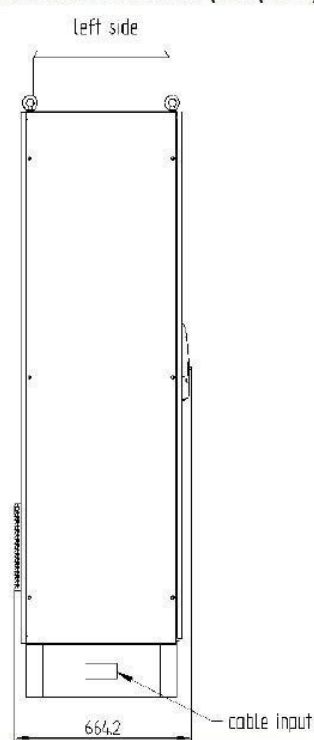

STROMVERSORGUNG (LINEAR) - MS015KE-111DJ

Categories:

Outline Dimensions (mm(inch))

BILDERGALERIE

Outline Dimensions (mm(inch))

Outline Dimensions (mm(inch))

ZUSÄTZLICHE INFORMATIONEN

Art	
Frequenz [MHz]	2450
CW [W]	15000
	3~ (L1 / L2 / L3 / PE)
	-
[V]	400
[V]	-
[Hz]	50 / 60
[W]	-
(HMI)	
	Profibus
2	-
3	-
4	-
5	-
[mm ()]	806 (31,73)
[mm ()]	2429 (95,63)
[mm ()]	664,2 (26,15)
	IP54