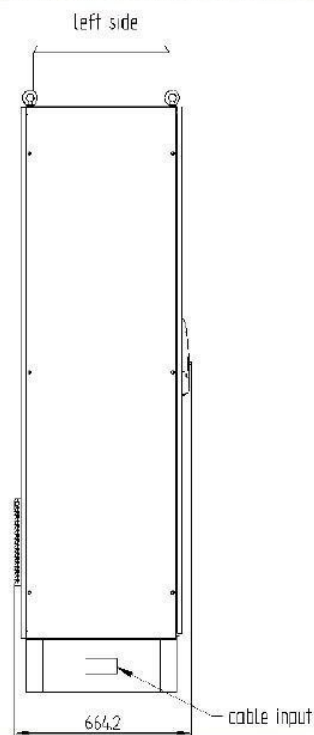

STROMVERSORGUNG (LINEAR) - MS015KE-111DJ

Categories:

Outline Dimensions (mm(inch))

BILDERGALERIE

Outline Dimensions (mm(inch))

Outline Dimensions (mm(inch))

ZUSÄTZLICHE INFORMATIONEN

Art	
Frequenz [MHz]	2450
CW [W]	15000
	3~ (L1 / L2 / L3 / PE)
	-
[V]	400
[V]	-
[Hz]	50 / 60
[W]	-
(HMI)	
	Profibus
2	-
3	-
4	-
5	-
[mm ()]	806 (31,73)
[mm ()]	2429 (95,63)
[mm ()]	664,2 (26,15)
	IP54