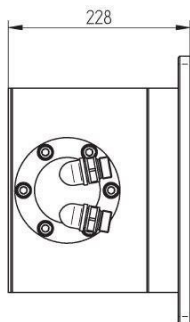

WASSERLAST - MW1018E-230CD

Categories:

BILDERGALERIE

Outline Dimensions (mm(inch))

Outline Dimensions (mm(inch))

Outline Dimensions (mm(inch))

ZUSÄTZLICHE INFORMATIONEN

Frequenz [MHz]	915
CW [W]	100000
	WR975 / R9
	UDR