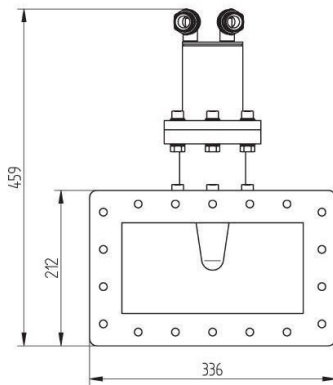

WASSERLAST - MW1018E-230CD

Categories:

BILDERGALERIE

Outline Dimensions (mm(inch))

Outline Dimensions (mm(inch))

Outline Dimensions (mm(inch))

ZUSÄTZLICHE INFORMATIONEN

Frequenz [MHz]	915
CW [W]	100000
	WR975 / R9
	UDR