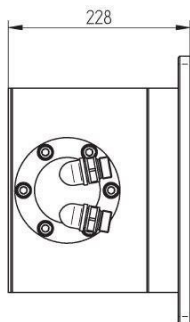

WASSERLAST - MW1018E-230CD

Categories:

BILDERGALERIE

Outline Dimensions (mm(inch))

Outline Dimensions (mm(inch))

Outline Dimensions (mm(inch))

ZUSÄTZLICHE INFORMATIONEN

| | |
|-----------------------|------------|
| Frequenz [MHz] | 915 |
| CW [W] | 100000 |
| | WR975 / R9 |
| | UDR |
| | |
| | |