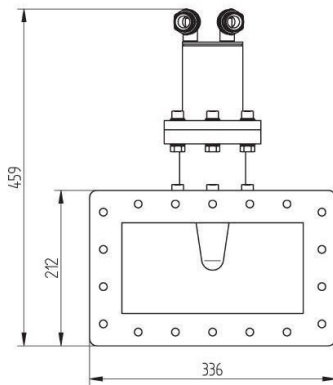

WASSERLAST - MW1018E-230CD

Categories:

BILDERGALERIE

Outline Dimensions (mm(inch))

Outline Dimensions (mm(inch))

Outline Dimensions (mm(inch))

ZUSÄTZLICHE INFORMATIONEN

| | |
|-----------------------|------------|
| Frequenz [MHz] | 915 |
| CW [W] | 100000 |
| | WR975 / R9 |
| | UDR |
| | |
| | |