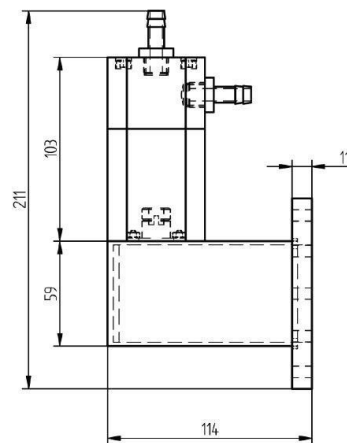

WASSERLAST - MW1021E-230DF

Categories:

BILDERGALERIE

Outline Dimensions (mm(inch))

Outline Dimensions (mm(inch))

Outline Dimensions (mm(inch))

ZUSÄTZLICHE INFORMATIONEN

Frequenz [MHz]	2450
CW [W]	15000
	WR430 / R22
	UDR