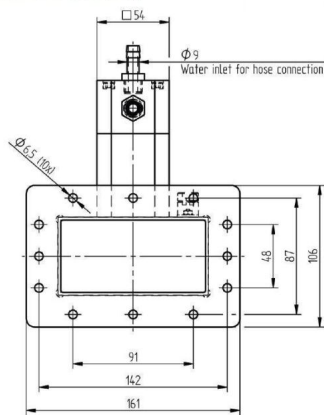

WASSERLAST - MW1021E-230DF

Categories:

BILDERGALERIE

Outline Dimensions (mm(inch))

Outline Dimensions (mm(inch))

Outline Dimensions (mm(inch))

ZUSÄTZLICHE INFORMATIONEN

Frequenz [MHz]	2450
CW [W]	15000
	WR430 / R22
	UDR