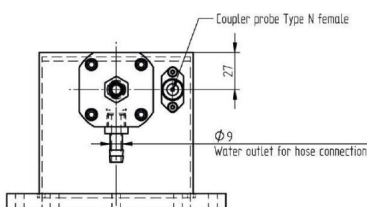

WASSERLAST - MW1021E-230DF

Categories:

BILDERGALERIE

Outline Dimensions (mm(inch))

Outline Dimensions (mm(inch))

Outline Dimensions (mm(inch))

ZUSÄTZLICHE INFORMATIONEN

Frequenz [MHz]	2450
CW [W]	15000
	WR430 / R22
	UDR