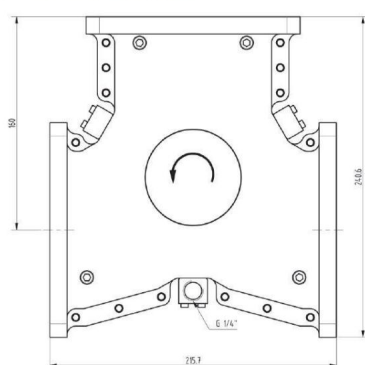

ZIRKULATOR - MW1001B-210DC

Categories:

BILDERGALERIE

Outline Dimensions (mm(inch))

Outline Dimensions (mm(inch))

Outline Dimensions (mm(inch))

ZUSÄTZLICHE INFORMATIONEN

| | |
|-----------------------|-------------|
| Frequenz [MHz] | 2450 |
| CW [W] | 30000 |
| | WR430 / R22 |
| | UDR |
| | |
| | |