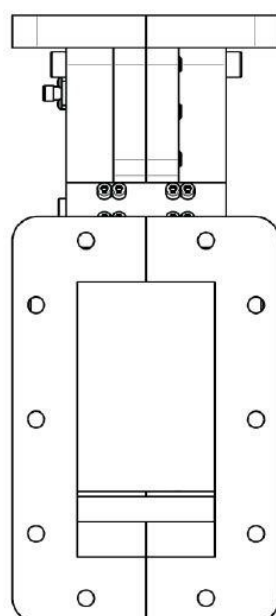

ZIRKULATOR - MW1001B-210DC

Categories:

BILDERGALERIE

Outline Dimensions (mm(inch))

Outline Dimensions (mm(inch))

Outline Dimensions (mm(inch))

ZUSÄTZLICHE INFORMATIONEN

| | |
|-----------------------|-------------|
| Frequenz [MHz] | 2450 |
| CW [W] | 30000 |
| | WR430 / R22 |
| | UDR |
| | |
| | |