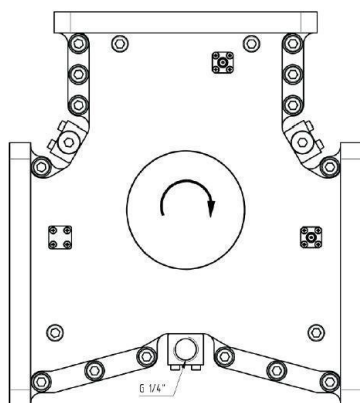

Outline Dimensions (mm(inch))