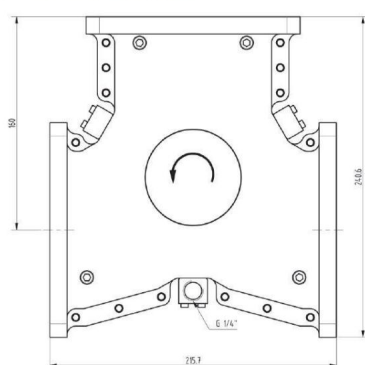

BILDERGALERIE

Outline Dimensions (mm(inch))