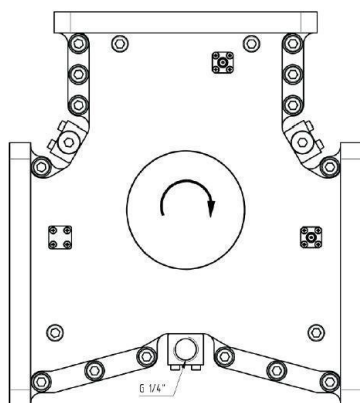

ZIRKULATOR - MW1001B-210DC

Categories:

BILDERGALERIE

Outline Dimensions (mm(inch))

Outline Dimensions (mm(inch))

Outline Dimensions (mm(inch))

ZUSÄTZLICHE INFORMATIONEN

| | |
|-----------------------|-------------|
| Frequenz [MHz] | 2450 |
| CW [W] | 30000 |
| | WR430 / R22 |
| | UDR |
| | |
| | |