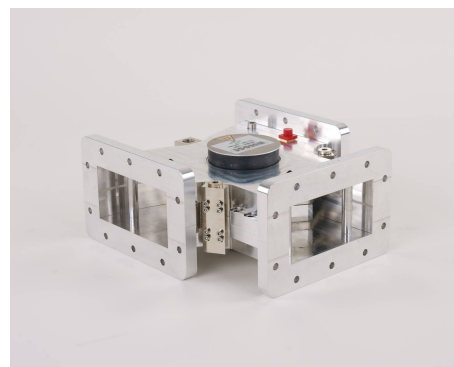

ZIRKULATOR - MW1001B-210DC

Categories:

BILDERGALERIE

Outline Dimensions (mm(inch))

Outline Dimensions (mm(inch))

Outline Dimensions (mm(inch))

ZUSÄTZLICHE INFORMATIONEN

| | |
|-----------------------|-------------|
| Frequenz [MHz] | 2450 |
| CW [W] | 30000 |
| | WR430 / R22 |
| | UDR |
| | |
| | |