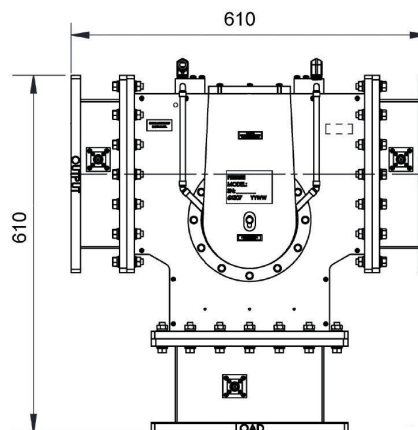

ZIRKULATOR - MW1001B-260CC

Categories:

Outline Dimensions (mm(inch))

BILDERGALERIE

Outline Dimensions (mm(inch))

Outline Dimensions (mm(inch))

ZUSÄTZLICHE INFORMATIONEN

Frequenz [MHz]	915
CW [W]	100000
	WR975 / R9
	UDR