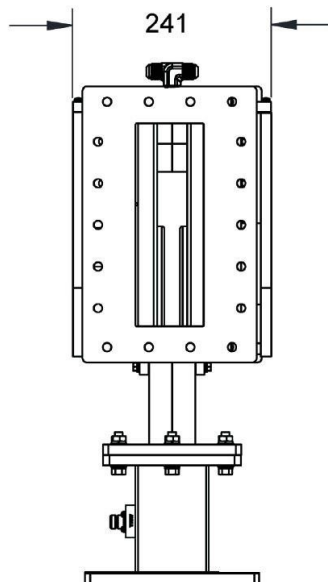

ZIRKULATOR - MW1001B-260CC

Categories:

Outline Dimensions (mm(inch))

BILDERGALERIE

Outline Dimensions (mm(inch))

Outline Dimensions (mm(inch))

ZUSÄTZLICHE INFORMATIONEN

Frequenz [MHz]	915
CW [W]	100000
	WR975 / R9
	UDR