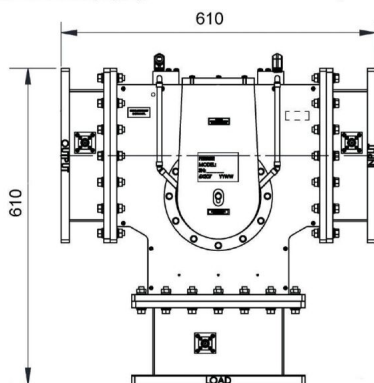

ZIRKULATOR - MW1001B-260CC

Categories:

Outline Dimensions (mm(inch))

BILDERGALERIE

Outline Dimensions (mm(inch))

Outline Dimensions (mm(inch))

ZUSÄTZLICHE INFORMATIONEN

Frequenz [MHz]	915
CW [W]	100000
	WR975 / R9
	UDR