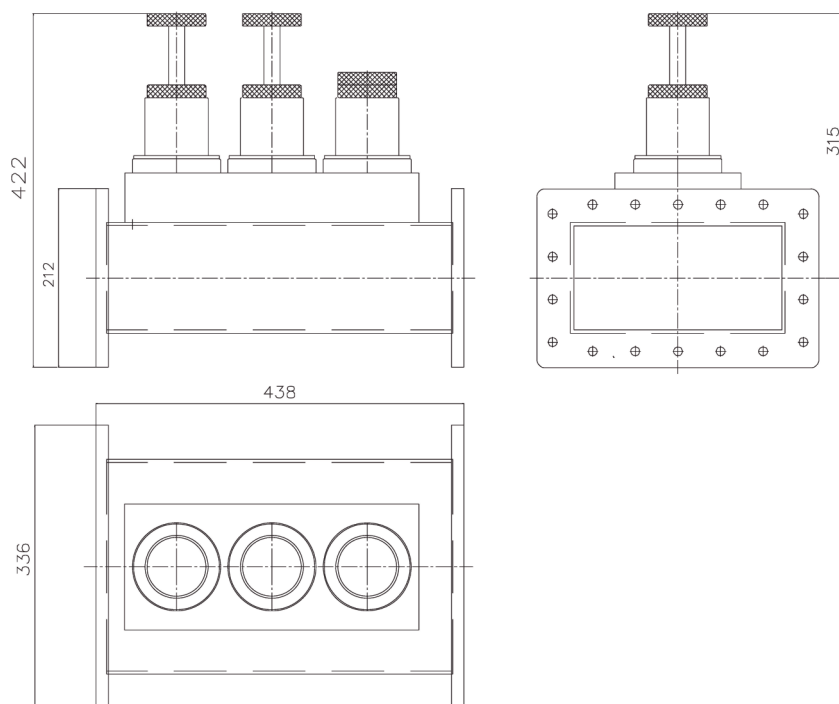

Industrial Microwave +
Plasma Systems

MUEGGE

3-Stub-Tuner MW2006A-260CF

Waveguide Components (896 MHz / 915 MHz / WR 975)

Features:

- Reduction of VSWR
- Contactless
- Compact Design
- High-Quality Waveguide
- Rugged Design
- Locking Brake

Outline Dimensions (mm):

MUEGGE GMBH
Hochstraße 4-6 · 64385 Reichelsheim
Fon +49 (0) 6164 - 93 07 11 · Fax +49 (0) 6164 - 93 07 93
info@muegge.de · www.muegge.de

3-Stub-Tuner MW2006A-260CF

Industrial Microwave +
Plasma Systems

Specifications:

Frequency:	896 MHz +/- 25 MHz; 915 MHz +/- 25MHz
Power:	75 kW max.
Tuning Capacity:	VSWR 10 : 1
Waveguide:	WR 975
Waveguide Flange:	PDR 9
Weight:	21 kg (aluminum)
Length:	438 mm

Options: