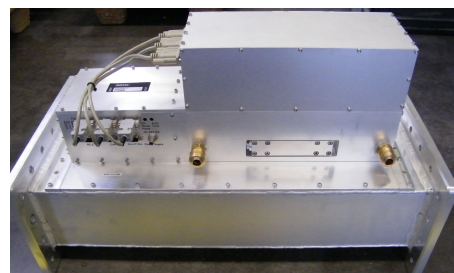

AUTO-TUNER - MW2002H-230CC

Category: Waveguide components

ADDITIONAL INFORMATION

Frequency [MHz]	915
Output Power CW [W]	100000
Waveguide size	WR975 / R9
Flange	UDR
Product group	Tuner