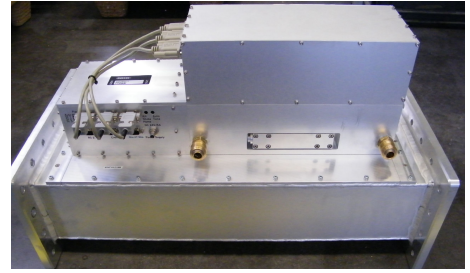

AUTO-TUNER - MW2002H-230CC

Category: Waveguide components

ADDITIONAL INFORMATION

Frequency [MHz]	915
Output Power CW [W]	100000
Waveguide size	WR975 / R9
Flange	UDR
Product group	Tuner