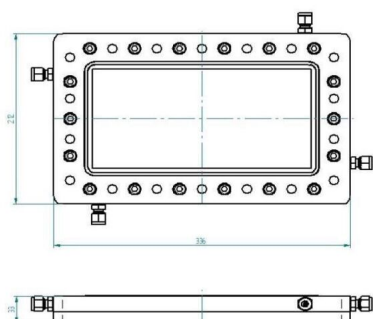

DRUCKFENSTER - MW0002B-230CC

Category: Waveguide components

BILDERGALERIE

Outline Dimensions (mm(inch))

ADDITIONAL INFORMATION

Frequency [MHz]	915
Output Power CW [W]	100000
Waveguide size	WR975 / R9
Flange	UDR
Product group	Waveguide