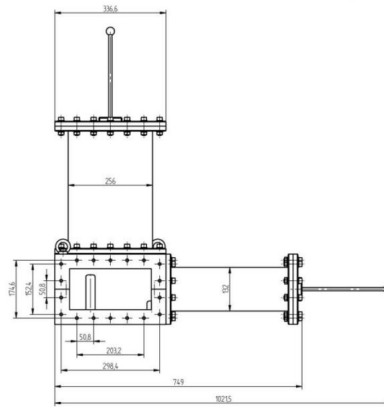

E-H-TUNER - MW2001C-230CC

Category: Waveguide components

BILDERGALERIE

Outline Dimensions (mm(inch))

Outline Dimensions (mm(inch))

ADDITIONAL INFORMATION

Frequency [MHz]	915
Output Power CW [W]	100000
Waveguide size	WR975 / R9
Flange	UDR
Product group	Tuner