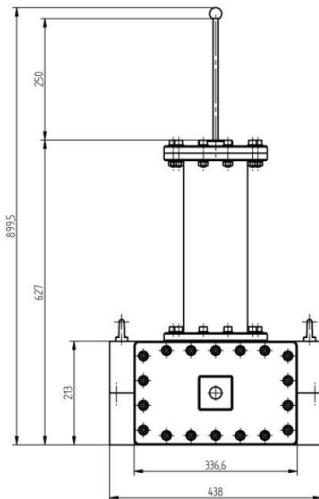

E-H-TUNER - MW2001C-230CC

Category: Waveguide components

BILDERGALERIE

Outline Dimensions (mm(inch))

Outline Dimensions (mm(inch))

ADDITIONAL INFORMATION

Frequency [MHz]	915
Output Power CW [W]	100000
Waveguide size	WR975 / R9
Flange	UDR
Product group	Tuner