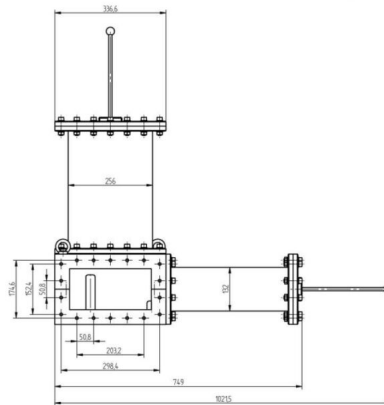

E-H-TUNER - MW2001C-230CC

Category: Waveguide components

BILDERGALERIE

Outline Dimensions (mm(inch))

Outline Dimensions (mm(inch))

ADDITIONAL INFORMATION

Frequency [MHz]	915
Output Power CW [W]	100000
Waveguide size	WR975 / R9
Flange	UDR
Product group	Tuner