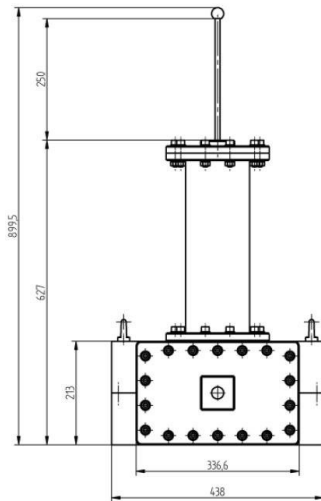

E-H-TUNER - MW2001C-230CC

Category: Waveguide components

BILDERGALERIE

Outline Dimensions (mm(inch))

Outline Dimensions (mm(inch))

ADDITIONAL INFORMATION

Frequency [MHz]	915
Output Power CW [W]	100000
Waveguide size	WR975 / R9
Flange	UDR
Product group	Tuner