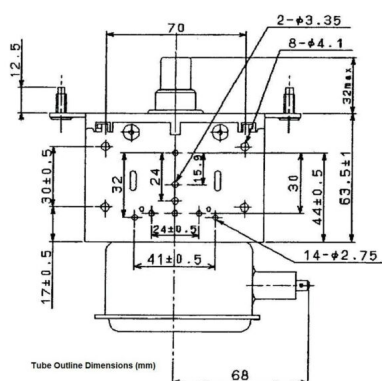

# MAGNETRON - 1200006

Category: Magnetrons

## ADDITIONAL INFORMATION

<b>Typ</b>	Magnetron
<b>OEM Item Number</b>	2M121A-53
<b>Output Power CW [W]</b>	1450
<b>Frequency [MHz]</b>	2450
<b>ISM Band</b>	S-Band
<b>Cooling</b>	air-cooled
<b>Orientation of HV and cooling connectors</b>	0°
<b>Fastening / Studs</b>	2x M5 Bolt (Studs)
<b>Orientation HV to fastening</b>	0°
<b>Magnet</b>	Packaged magnet
<b>Cooling Connector Type</b>	-
<b>Temperature sensor</b>	-
<b>Equivalent to</b>	NL10254