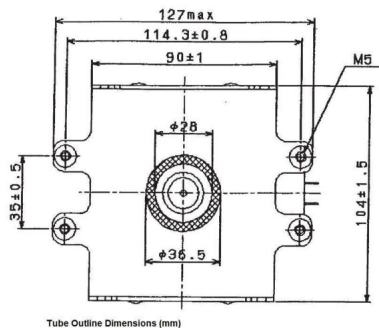

## ADDITIONAL INFORMATION

<b>Typ</b>	Magnetron
<b>OEM Item Number</b>	2M121A-53
<b>Output Power CW [W]</b>	1450
<b>Frequency [MHz]</b>	2450
<b>ISM Band</b>	S-Band
<b>Cooling</b>	air-cooled
<b>Orientation of HV and cooling connectors</b>	0°
<b>Fastening / Studs</b>	2x M5 Bolt (Studs)
<b>Orientation HV to fastening</b>	0°
<b>Magnet</b>	Packaged magnet
<b>Cooling Connector Type</b>	-
<b>Temperature sensor</b>	-
<b>Equivalent to</b>	NL10254