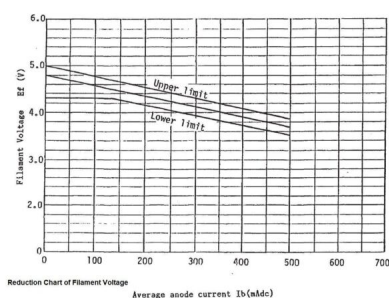

## ADDITIONAL INFORMATION

<b>Typ</b>	Magnetron
<b>OEM Item Number</b>	2M121A-53
<b>Output Power CW [W]</b>	1450
<b>Frequency [MHz]</b>	2450
<b>ISM Band</b>	S-Band
<b>Cooling</b>	air-cooled
<b>Orientation of HV and cooling connectors</b>	0°
<b>Fastening / Studs</b>	2x M5 Bolt (Studs)
<b>Orientation HV to fastening</b>	0°
<b>Magnet</b>	Packaged magnet
<b>Cooling Connector Type</b>	-
<b>Temperature sensor</b>	-
<b>Equivalent to</b>	NL10254