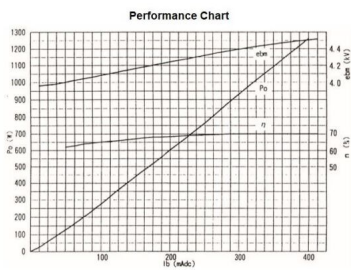

MAGNETRON - 1200010

Category: Magnetrons

BILDERGALERIE

Tube Outline Dimensions (mm(Inch))

Tube Outline Dimensions (mm(Inch))

ADDITIONAL INFORMATION

Typ	Magnetron
OEM Item Number	2M137A-01BB
Output Power CW [W]	1250
Frequency [MHz]	2450
ISM Band	S-Band
Cooling	air-cooled
Orientation of HV and cooling connectors	0°
Fastening / Studs	2x M5 Bolt (Studs)
Orientation HV to fastening	0°
Magnet	Packaged magnet
Cooling Connector Type	-
Temperature sensor	-
Equivalent to	YJ1540
Equivalent to 2	010204