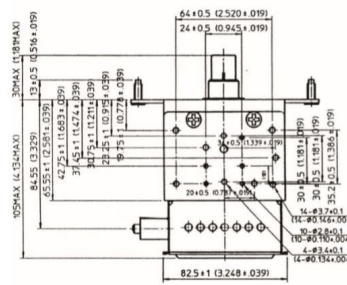

MAGNETRON - 1200010

Category: Magnetrons

BILDERGALERIE

Tube Outline Dimensions (mm(Inch))

Tube Outline Dimensions (mm(Inch))

ADDITIONAL INFORMATION

Typ	Magnetron
OEM Item Number	2M137A-01BB
Output Power CW [W]	1250
Frequency [MHz]	2450
ISM Band	S-Band
Cooling	air-cooled
Orientation of HV and cooling connectors	0°
Fastening / Studs	2x M5 Bolt (Studs)
Orientation HV to fastening	0°
Magnet	Packaged magnet
Cooling Connector Type	-
Temperature sensor	-
Equivalent to	YJ1540
Equivalent to 2	010204