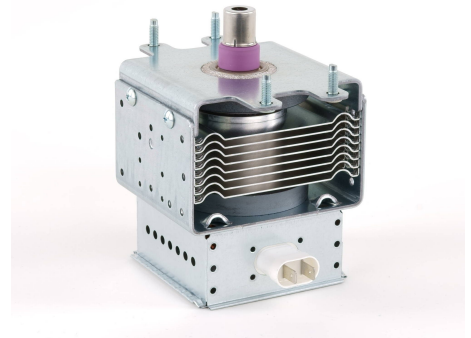

MAGNETRON - 1200010

Category: Magnetrons

BILDERGALERIE

Tube Outline Dimensions (mm(Inch))

Tube Outline Dimensions (mm(Inch))

ADDITIONAL INFORMATION

Typ	Magnetron
OEM Item Number	2M137A-01BB
Output Power CW [W]	1250
Frequency [MHz]	2450
ISM Band	S-Band
Cooling	air-cooled
Orientation of HV and cooling connectors	0°
Fastening / Studs	2x M5 Bolt (Studs)
Orientation HV to fastening	0°
Magnet	Packaged magnet
Cooling Connector Type	-
Temperature sensor	-
Equivalent to	YJ1540
Equivalent to 2	010204