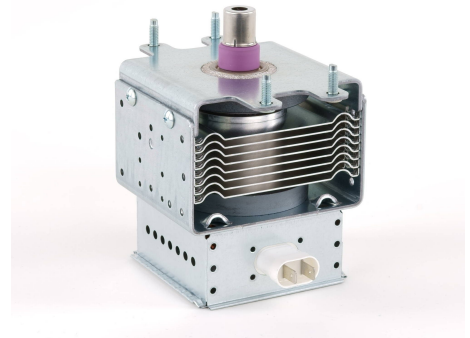

MAGNETRON - 1200010

Category: Magnetrons

BILDERGALERIE

Tube Outline Dimensions (mm(Inch))

Tube Outline Dimensions (mm(Inch))

ADDITIONAL INFORMATION

Typ	Magnetron
OEM Item Number	2M137A-01BB
Output Power CW [W]	1250
Frequency [MHz]	2450
ISM Band	S-Band
Cooling	air-cooled
Orientation of HV and cooling connectors	0°
Fastening / Studs	2x M5 Bolt (Studs)
Orientation HV to fastening	0°
Magnet	Packaged magnet
Cooling Connector Type	-
Temperature sensor	-
Equivalent to	YJ1540
Equivalent to 2	010204