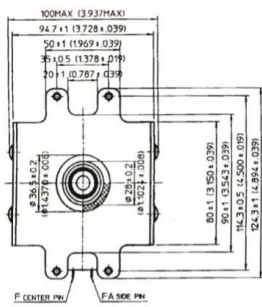

MAGNETRON - 1200010

Category: Magnetrons

BILDERGALERIE

Tube Outline Dimensions (mm(Inch))

Tube Outline Dimensions (mm(Inch))

ADDITIONAL INFORMATION

Typ	Magnetron
OEM Item Number	2M137A-01BB
Output Power CW [W]	1250
Frequency [MHz]	2450
ISM Band	S-Band
Cooling	air-cooled
Orientation of HV and cooling connectors	0°
Fastening / Studs	2x M5 Bolt (Studs)
Orientation HV to fastening	0°
Magnet	Packaged magnet
Cooling Connector Type	-
Temperature sensor	-
Equivalent to	YJ1540
Equivalent to 2	010204