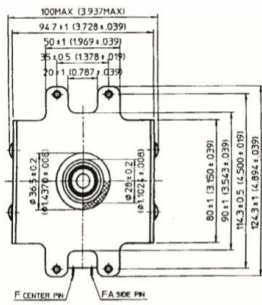

MAGNETRON - 1200010

Category: Magnetrons

BILDERGALERIE

Tube Outline Dimensions (mm(Inch))

Tube Outline Dimensions (mm(Inch))

ADDITIONAL INFORMATION

Typ	Magnetron
OEM Item Number	2M137A-01BB
Output Power CW [W]	1250
Frequency [MHz]	2450
ISM Band	S-Band
Cooling	air-cooled
Orientation of HV and cooling connectors	0°
Fastening / Studs	2x M5 Bolt (Studs)
Orientation HV to fastening	0°
Magnet	Packaged magnet
Cooling Connector Type	-
Temperature sensor	-
Equivalent to	YJ1540
Equivalent to 2	010204