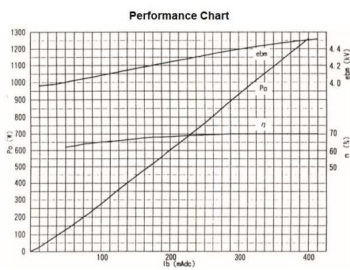

MAGNETRON - 1200010

Category: Magnetrons

BILDERGALERIE

Tube Outline Dimensions (mm(Inch))

Tube Outline Dimensions (mm(Inch))

ADDITIONAL INFORMATION

Typ	Magnetron
OEM Item Number	2M137A-01BB
Output Power CW [W]	1250
Frequency [MHz]	2450
ISM Band	S-Band
Cooling	air-cooled
Orientation of HV and cooling connectors	0°
Fastening / Studs	2x M5 Bolt (Studs)
Orientation HV to fastening	0°
Magnet	Packaged magnet
Cooling Connector Type	-
Temperature sensor	-
Equivalent to	YJ1540
Equivalent to 2	010204