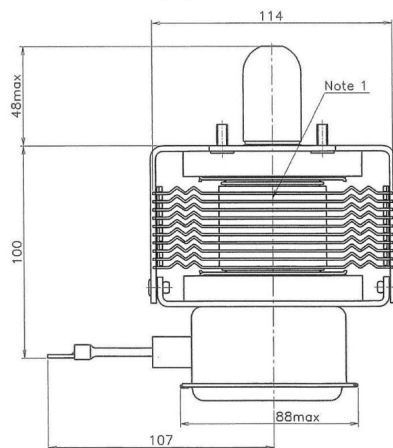

MAGNETRON - 1200171

Category: Magnetrons

BILDERGALERIE

Tube Outline Dimensions (mm(inch))

Tube Outline Dimensions (mm(inch))

Tube Outline Dimensions (mm(inch))

ADDITIONAL INFORMATION

Typ	Magnetron
OEM Item Number	2M130-70
Output Power CW [W]	2000
Frequency [MHz]	2450
ISM Band	S-Band
Cooling	air-cooled
Orientation of HV and cooling connectors	90°
Fastening / Studs	2x M5 Bolt (Studs)
Orientation HV to fastening	90°
Magnet	Packaged magnet
Cooling Connector Type	-
Temperature sensor	-