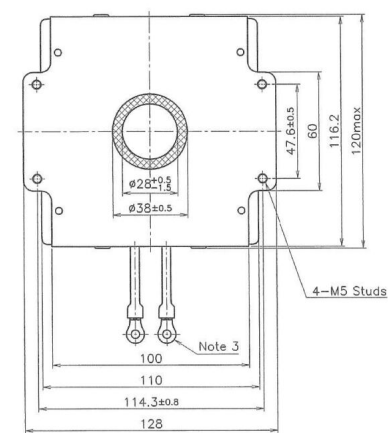

MAGNETRON - 1200171

Category: Magnetrons

BILDERGALERIE

Tube Outline Dimensions (mm(inch))

Tube Outline Dimensions (mm(inch))

Tube Outline Dimensions (mm(inch))

ADDITIONAL INFORMATION

Typ	Magnetron
OEM Item Number	2M130-70
Output Power CW [W]	2000
Frequency [MHz]	2450
ISM Band	S-Band
Cooling	air-cooled
Orientation of HV and cooling connectors	90°
Fastening / Studs	2x M5 Bolt (Studs)
Orientation HV to fastening	90°
Magnet	Packaged magnet
Cooling Connector Type	-
Temperature sensor	-