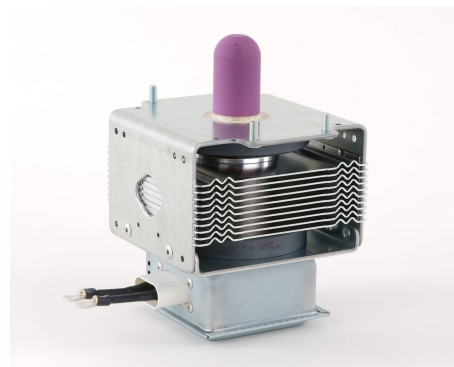

MAGNETRON - 1200171

Category: Magnetrons

BILDERGALERIE

Tube Outline Dimensions (mm(inch))

Tube Outline Dimensions (mm(inch))

Tube Outline Dimensions (mm(inch))

ADDITIONAL INFORMATION

| | |
|---|--------------------|
| Typ | Magnetron |
| OEM Item Number | 2M130-70 |
| Output Power CW [W] | 2000 |
| Frequency [MHz] | 2450 |
| ISM Band | S-Band |
| Cooling | air-cooled |
| Orientation of HV and cooling connectors | 90° |
| Fastening / Studs | 2x M5 Bolt (Studs) |
| Orientation HV to fastening | 90° |
| Magnet | Packaged magnet |
| Cooling Connector Type | - |
| Temperature sensor | - |