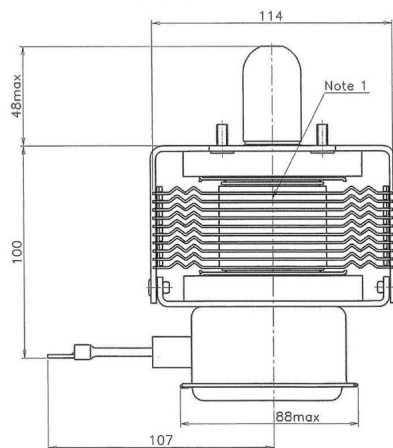

MAGNETRON - 1200171

Category: Magnetrons

BILDERGALERIE

Tube Outline Dimensions (mm(inch))

Tube Outline Dimensions (mm(inch))

Tube Outline Dimensions (mm(inch))

ADDITIONAL INFORMATION

| | |
|---|--------------------|
| Typ | Magnetron |
| OEM Item Number | 2M130-70 |
| Output Power CW [W] | 2000 |
| Frequency [MHz] | 2450 |
| ISM Band | S-Band |
| Cooling | air-cooled |
| Orientation of HV and cooling connectors | 90° |
| Fastening / Studs | 2x M5 Bolt (Studs) |
| Orientation HV to fastening | 90° |
| Magnet | Packaged magnet |
| Cooling Connector Type | - |
| Temperature sensor | - |