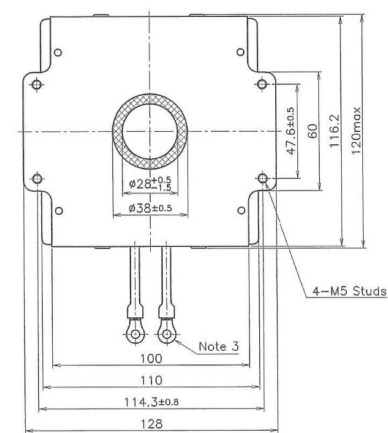

MAGNETRON - 1200171

Category: Magnetrons

BILDERGALERIE

Tube Outline Dimensions (mm(inch))

Tube Outline Dimensions (mm(inch))

Tube Outline Dimensions (mm(inch))

ADDITIONAL INFORMATION

| | |
|---|--------------------|
| Typ | Magnetron |
| OEM Item Number | 2M130-70 |
| Output Power CW [W] | 2000 |
| Frequency [MHz] | 2450 |
| ISM Band | S-Band |
| Cooling | air-cooled |
| Orientation of HV and cooling connectors | 90° |
| Fastening / Studs | 2x M5 Bolt (Studs) |
| Orientation HV to fastening | 90° |
| Magnet | Packaged magnet |
| Cooling Connector Type | - |
| Temperature sensor | - |