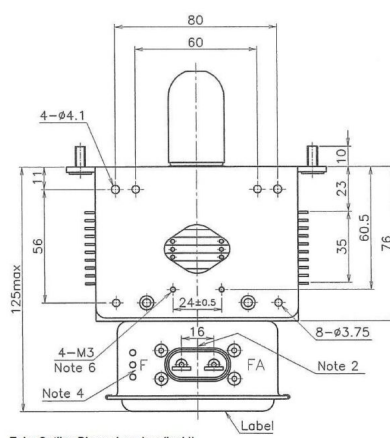

MAGNETRON - 1200171

Category: Magnetrons

BILDERGALERIE

Tube Outline Dimensions (mm(inch))

Tube Outline Dimensions (mm(inch))

Tube Outline Dimensions (mm(inch))

ADDITIONAL INFORMATION

Typ	Magnetron
OEM Item Number	2M130-70
Output Power CW [W]	2000
Frequency [MHz]	2450
ISM Band	S-Band
Cooling	air-cooled
Orientation of HV and cooling connectors	90°
Fastening / Studs	2x M5 Bolt (Studs)
Orientation HV to fastening	90°
Magnet	Packaged magnet
Cooling Connector Type	-
Temperature sensor	-