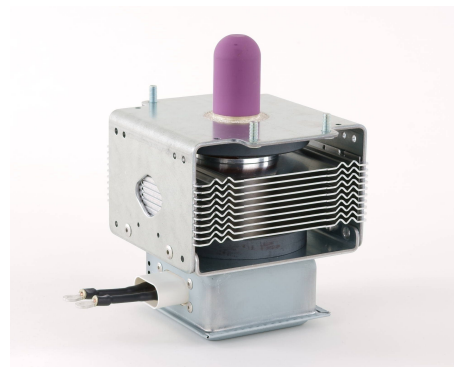

MAGNETRON - 1200171

Category: Magnetrons

BILDERGALERIE

Tube Outline Dimensions (mm(inch))

Tube Outline Dimensions (mm(inch))

Tube Outline Dimensions (mm(inch))

ADDITIONAL INFORMATION

Typ	Magnetron
OEM Item Number	2M130-70
Output Power CW [W]	2000
Frequency [MHz]	2450
ISM Band	S-Band
Cooling	air-cooled
Orientation of HV and cooling connectors	90°
Fastening / Studs	2x M5 Bolt (Studs)
Orientation HV to fastening	90°
Magnet	Packaged magnet
Cooling Connector Type	-
Temperature sensor	-