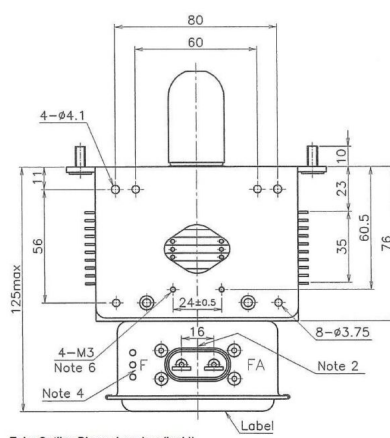

MAGNETRON - 1200171

Category: Magnetrons

BILDERGALERIE

Tube Outline Dimensions (mm(inch))

Tube Outline Dimensions (mm(inch))

Tube Outline Dimensions (mm(inch))

ADDITIONAL INFORMATION

| | |
|---|--------------------|
| Typ | Magnetron |
| OEM Item Number | 2M130-70 |
| Output Power CW [W] | 2000 |
| Frequency [MHz] | 2450 |
| ISM Band | S-Band |
| Cooling | air-cooled |
| Orientation of HV and cooling connectors | 90° |
| Fastening / Studs | 2x M5 Bolt (Studs) |
| Orientation HV to fastening | 90° |
| Magnet | Packaged magnet |
| Cooling Connector Type | - |
| Temperature sensor | - |