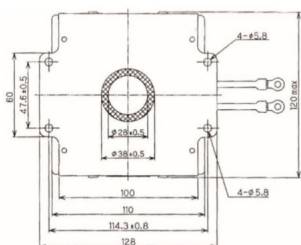

## BILDERGALERIE

Performance Chart

Tube Outline Dimensions (mm(inch))

Tube Outline Dimensions (mm(inch))

## ADDITIONAL INFORMATION

<b>Typ</b>	Magnetron
<b>OEM Item Number</b>	2M130-71
<b>Output Power CW [W]</b>	2000
<b>Frequency [MHz]</b>	2450
<b>ISM Band</b>	S-Band
<b>Cooling</b>	air-cooled
<b>Orientation of HV and cooling connectors</b>	0°
<b>Fastening / Studs</b>	4 x Through-hole 5,8 (no studs)
<b>Orientation HV to fastening</b>	0°
<b>Magnet</b>	Packaged magnet
<b>Cooling Connector Type</b>	-
<b>Temperature sensor</b>	-