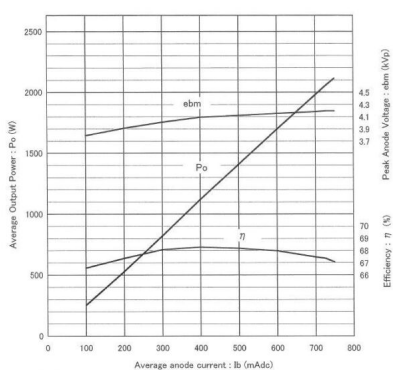

## BILDERGALERIE

Performance Chart

Tube Outline Dimensions (mm(inch))

Tube Outline Dimensions (mm(inch))