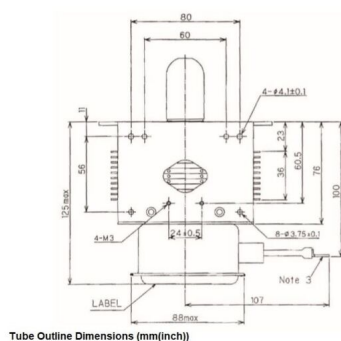

## BILDERGALERIE

Performance Chart

Tube Outline Dimensions (mm(inch))

Tube Outline Dimensions (mm(inch))

## ADDITIONAL INFORMATION

<b>Typ</b>	Magnetron
<b>OEM Item Number</b>	2M130-71
<b>Output Power CW [W]</b>	2000
<b>Frequency [MHz]</b>	2450
<b>ISM Band</b>	S-Band
<b>Cooling</b>	air-cooled
<b>Orientation of HV and cooling connectors</b>	0°
<b>Fastening / Studs</b>	4 x Through-hole 5,8 (no studs)
<b>Orientation HV to fastening</b>	0°
<b>Magnet</b>	Packaged magnet
<b>Cooling Connector Type</b>	-
<b>Temperature sensor</b>	-