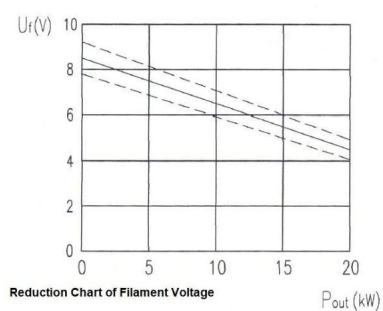

MAGNETRON - 1200223

Category: Magnetrons

BILDERGALERIE

Tube Outline Dimensions (mm(inch))

Tube Outline Dimensions (mm(inch))

ADDITIONAL INFORMATION

Typ	Magnetron
OEM Item Number	CK-2091T
Output Power CW [W]	15000
Frequency [MHz]	2450
ISM Band	S-Band
Cooling	air-cooled & water-cooled
Orientation of HV and cooling connectors	-
Fastening / Studs	including pole piece
Orientation HV to fastening	-
Magnet	-
Cooling Connector Type	G1/8" Female Thread
Temperature sensor	-