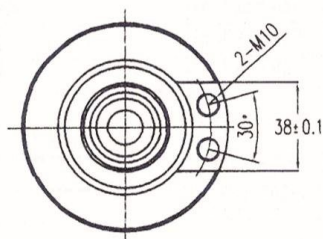

MAGNETRON - 1200223

Category: Magnetrons

BILDERGALERIE

Tube Outline Dimensions (mm(inch))

Tube Outline Dimensions (mm(inch))

ADDITIONAL INFORMATION

Typ	Magnetron
OEM Item Number	CK-2091T
Output Power CW [W]	15000
Frequency [MHz]	2450
ISM Band	S-Band
Cooling	air-cooled & water-cooled
Orientation of HV and cooling connectors	-
Fastening / Studs	including pole piece
Orientation HV to fastening	-
Magnet	-
Cooling Connector Type	G1/8" Female Thread
Temperature sensor	-