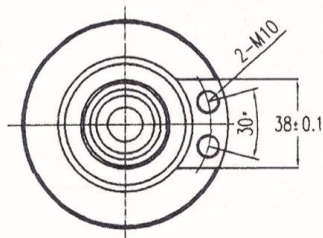

MAGNETRON - 1200223

Category: Magnetrons

BILDERGALERIE

Tube Outline Dimensions (mm(inch))

Tube Outline Dimensions (mm(inch))

ADDITIONAL INFORMATION

Typ	Magnetron
OEM Item Number	CK-2091T
Output Power CW [W]	15000
Frequency [MHz]	2450
ISM Band	S-Band
Cooling	air-cooled & water-cooled
Orientation of HV and cooling connectors	-
Fastening / Studs	including pole piece
Orientation HV to fastening	-
Magnet	-
Cooling Connector Type	G1/8" Female Thread
Temperature sensor	-