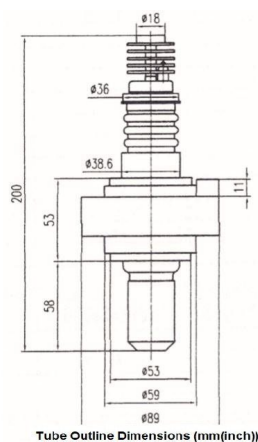

MAGNETRON - 1200223

Category: Magnetrons

BILDERGALERIE

Tube Outline Dimensions (mm(inch))

Tube Outline Dimensions (mm(inch))

ADDITIONAL INFORMATION

Typ	Magnetron
OEM Item Number	CK-2091T
Output Power CW [W]	15000
Frequency [MHz]	2450
ISM Band	S-Band
Cooling	air-cooled & water-cooled
Orientation of HV and cooling connectors	-
Fastening / Studs	including pole piece
Orientation HV to fastening	-
Magnet	-
Cooling Connector Type	G1/8" Female Thread
Temperature sensor	-