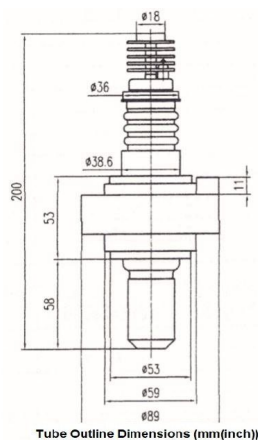

MAGNETRON - 1200223

Category: Magnetrons

BILDERGALERIE

Tube Outline Dimensions (mm(inch))

Tube Outline Dimensions (mm(inch))

ADDITIONAL INFORMATION

Typ	Magnetron
OEM Item Number	CK-2091T
Output Power CW [W]	15000
Frequency [MHz]	2450
ISM Band	S-Band
Cooling	air-cooled & water-cooled
Orientation of HV and cooling connectors	-
Fastening / Studs	including pole piece
Orientation HV to fastening	-
Magnet	-
Cooling Connector Type	G1/8" Female Thread
Temperature sensor	-