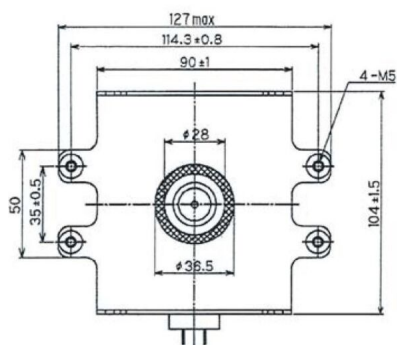

MAGNETRON - 1200339

Category: Magnetrons

BILDERGALERIE

Tube Outline Dimensions (mm(inch))

Tube Outline Dimensions (mm(inch))

Tube Outline Dimensions (mm(inch))

ADDITIONAL INFORMATION

Typ	Magnetron
OEM Item Number	2M121A-72
Output Power CW [W]	1450
Frequency [MHz]	2450
ISM Band	S-Band
Cooling	air-cooled
Orientation of HV and cooling connectors	90°
Fastening / Studs	2x M5 Bolt (Studs)
Orientation HV to fastening	90°
Magnet	Packaged magnet
Cooling Connector Type	-
Temperature sensor	-