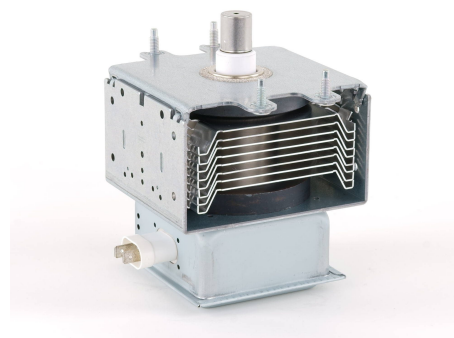

MAGNETRON - 1200339

Category: Magnetrons

BILDERGALERIE

Tube Outline Dimensions (mm(inch))

Tube Outline Dimensions (mm(inch))

Tube Outline Dimensions (mm(inch))

ADDITIONAL INFORMATION

Typ	Magnetron
OEM Item Number	2M121A-72
Output Power CW [W]	1450
Frequency [MHz]	2450
ISM Band	S-Band
Cooling	air-cooled
Orientation of HV and cooling connectors	90°
Fastening / Studs	2x M5 Bolt (Studs)
Orientation HV to fastening	90°
Magnet	Packaged magnet
Cooling Connector Type	-
Temperature sensor	-