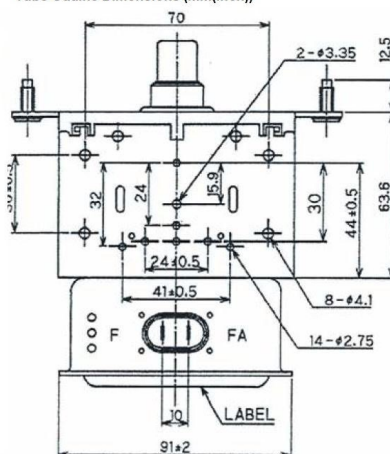

MAGNETRON - 1200339

Category: Magnetrons

BILDERGALERIE

Tube Outline Dimensions (mm(inch))

Tube Outline Dimensions (mm(inch))

Tube Outline Dimensions (mm(inch))

ADDITIONAL INFORMATION

Typ	Magnetron
OEM Item Number	2M121A-72
Output Power CW [W]	1450
Frequency [MHz]	2450
ISM Band	S-Band
Cooling	air-cooled
Orientation of HV and cooling connectors	90°
Fastening / Studs	2x M5 Bolt (Studs)
Orientation HV to fastening	90°
Magnet	Packaged magnet
Cooling Connector Type	-
Temperature sensor	-