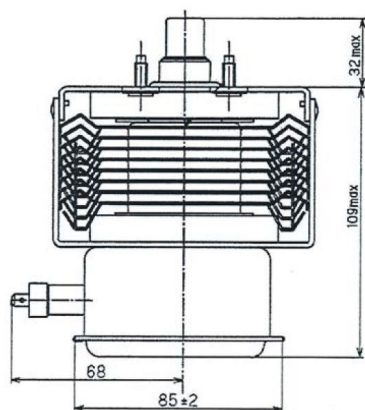

MAGNETRON - 1200339

Category: Magnetrons

BILDERGALERIE

Tube Outline Dimensions (mm(inch))

Tube Outline Dimensions (mm(inch))

Tube Outline Dimensions (mm(inch))

ADDITIONAL INFORMATION

Typ	Magnetron
OEM Item Number	2M121A-72
Output Power CW [W]	1450
Frequency [MHz]	2450
ISM Band	S-Band
Cooling	air-cooled
Orientation of HV and cooling connectors	90°
Fastening / Studs	2x M5 Bolt (Studs)
Orientation HV to fastening	90°
Magnet	Packaged magnet
Cooling Connector Type	-
Temperature sensor	-