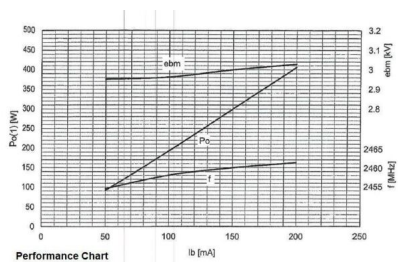

## ADDITIONAL INFORMATION

<b>Typ</b>	Magnetron
<b>OEM Item Number</b>	TO300-M23J1
<b>Output Power CW [W]</b>	300
<b>Frequency [MHz]</b>	2450
<b>ISM Band</b>	S-Band
<b>Cooling</b>	air-cooled
<b>Orientation of HV and cooling connectors</b>	90°
<b>Fastening / Studs</b>	4 x Through-hole 5,8 (no studs)
<b>Orientation HV to fastening</b>	0°
<b>Magnet</b>	Packaged magnet
<b>Cooling Connector Type</b>	-
<b>Temperature sensor</b>	-