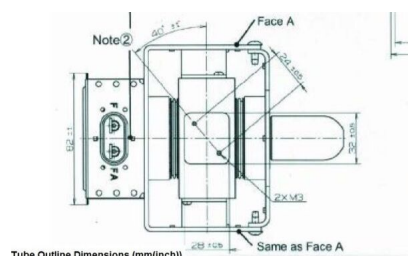

MAGNETRON - 1200387

Category: Magnetrons

BILDERGALERIE

Tube Outline Dimensions (mm(inch))

Tube Outline Dimensions (mm(inch))

Tube Outline Dimensions (mm(inch))

Same as Face A

ADDITIONAL INFORMATION

Typ	Magnetron
OEM Item Number	PM266E-B46MG
Output Power CW [W]	3000
Frequency [MHz]	2455
ISM Band	S-Band
Cooling	water-cooled
Orientation of HV and cooling connectors	180°
Fastening / Studs	4 x Through-hole 5,8 (no studs)
Orientation HV to fastening	0°
Magnet	Packaged magnet
Cooling Connector Type	G1/8" Female Thread
Temperature sensor	Non