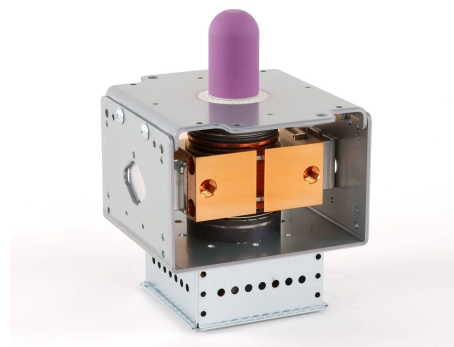

MAGNETRON - 1200387

Category: Magnetrons

BILDERGALERIE

Tube Outline Dimensions (mm(inch))

Tube Outline Dimensions (mm(inch))

Tube Outline Dimensions (mm(inch))

Same as Face A

ADDITIONAL INFORMATION

Typ	Magnetron
OEM Item Number	PM266E-B46MG
Output Power CW [W]	3000
Frequency [MHz]	2455
ISM Band	S-Band
Cooling	water-cooled
Orientation of HV and cooling connectors	180°
Fastening / Studs	4 x Through-hole 5,8 (no studs)
Orientation HV to fastening	0°
Magnet	Packaged magnet
Cooling Connector Type	G1/8" Female Thread
Temperature sensor	Non