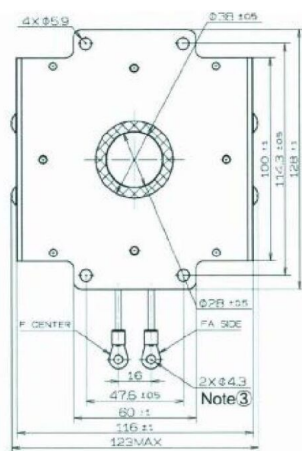

MAGNETRON - 1200387

Category: Magnetrons

BILDERGALERIE

Tube Outline Dimensions (mm(inch))

Tube Outline Dimensions (mm(inch))

Tube Outline Dimensions (mm(inch))

Same as Face A

ADDITIONAL INFORMATION

Typ	Magnetron
OEM Item Number	PM266E-B46MG
Output Power CW [W]	3000
Frequency [MHz]	2455
ISM Band	S-Band
Cooling	water-cooled
Orientation of HV and cooling connectors	180°
Fastening / Studs	4 x Through-hole 5,8 (no studs)
Orientation HV to fastening	0°
Magnet	Packaged magnet
Cooling Connector Type	G1/8" Female Thread
Temperature sensor	Non