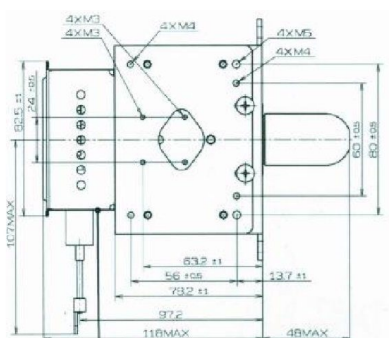

MAGNETRON - 1200387

Category: Magnetrons

BILDERGALERIE

Tube Outline Dimensions (mm(inch))

Tube Outline Dimensions (mm(inch))

Tube Outline Dimensions (mm(inch))

Same as Face A

ADDITIONAL INFORMATION

Typ	Magnetron
OEM Item Number	PM266E-B46MG
Output Power CW [W]	3000
Frequency [MHz]	2455
ISM Band	S-Band
Cooling	water-cooled
Orientation of HV and cooling connectors	180°
Fastening / Studs	4 x Through-hole 5,8 (no studs)
Orientation HV to fastening	0°
Magnet	Packaged magnet
Cooling Connector Type	G1/8" Female Thread
Temperature sensor	Non