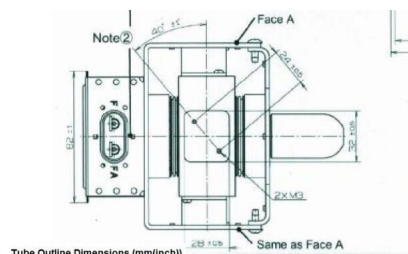

## BILDERGALERIE

Tube Outline Dimensions (mm(inch))

Tube Outline Dimensions (mm(inch))

Tube Outline Dimensions (mm(inch))

## ADDITIONAL INFORMATION

<b>Typ</b>	Magnetron
<b>OEM Item Number</b>	PM266E-B46MG
<b>Output Power CW [W]</b>	3000
<b>Frequency [MHz]</b>	2455
<b>ISM Band</b>	S-Band
<b>Cooling</b>	water-cooled
<b>Orientation of HV and cooling connectors</b>	180°
<b>Fastening / Studs</b>	4 x Through-hole 5,8 (no studs)
<b>Orientation HV to fastening</b>	0°
<b>Magnet</b>	Packaged magnet
<b>Cooling Connector Type</b>	G1/8" Female Thread
<b>Temperature sensor</b>	Non