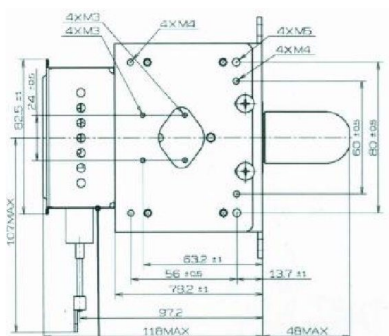

## BILDERGALERIE

Tube Outline Dimensions (mm(inch))

Tube Outline Dimensions (mm(inch))

Tube Outline Dimensions (mm(inch))

## ADDITIONAL INFORMATION

<b>Typ</b>	Magnetron
<b>OEM Item Number</b>	PM266E-B46MG
<b>Output Power CW [W]</b>	3000
<b>Frequency [MHz]</b>	2455
<b>ISM Band</b>	S-Band
<b>Cooling</b>	water-cooled
<b>Orientation of HV and cooling connectors</b>	180°
<b>Fastening / Studs</b>	4 x Through-hole 5,8 (no studs)
<b>Orientation HV to fastening</b>	0°
<b>Magnet</b>	Packaged magnet
<b>Cooling Connector Type</b>	G1/8" Female Thread
<b>Temperature sensor</b>	Non