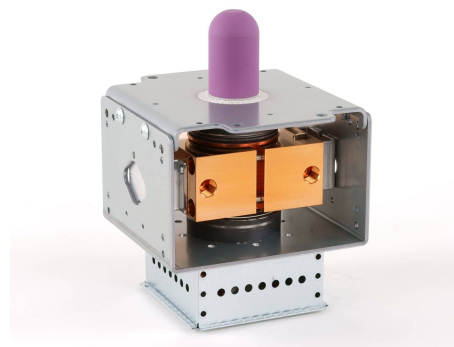

# MAGNETRON - 1200387

Category: Magnetrons

## BILDERGALERIE

Tube Outline Dimensions (mm(inch))

Tube Outline Dimensions (mm(inch))

Tube Outline Dimensions (mm(inch))

## ADDITIONAL INFORMATION

<b>Typ</b>	Magnetron
<b>OEM Item Number</b>	PM266E-B46MG
<b>Output Power CW [W]</b>	3000
<b>Frequency [MHz]</b>	2455
<b>ISM Band</b>	S-Band
<b>Cooling</b>	water-cooled
<b>Orientation of HV and cooling connectors</b>	180°
<b>Fastening / Studs</b>	4 x Through-hole 5,8 (no studs)
<b>Orientation HV to fastening</b>	0°
<b>Magnet</b>	Packaged magnet
<b>Cooling Connector Type</b>	G1/8" Female Thread
<b>Temperature sensor</b>	Non