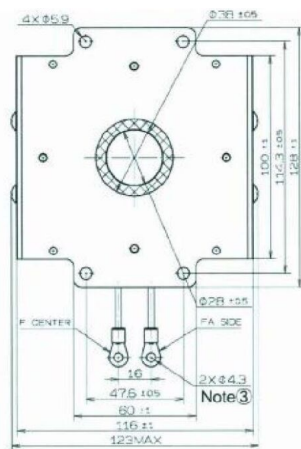

## BILDERGALERIE

Tube Outline Dimensions (mm(inch))

Tube Outline Dimensions (mm(inch))

Tube Outline Dimensions (mm(inch))

## ADDITIONAL INFORMATION

<b>Typ</b>	Magnetron
<b>OEM Item Number</b>	PM266E-B46MG
<b>Output Power CW [W]</b>	3000
<b>Frequency [MHz]</b>	2455
<b>ISM Band</b>	S-Band
<b>Cooling</b>	water-cooled
<b>Orientation of HV and cooling connectors</b>	180°
<b>Fastening / Studs</b>	4 x Through-hole 5,8 (no studs)
<b>Orientation HV to fastening</b>	0°
<b>Magnet</b>	Packaged magnet
<b>Cooling Connector Type</b>	G1/8" Female Thread
<b>Temperature sensor</b>	Non