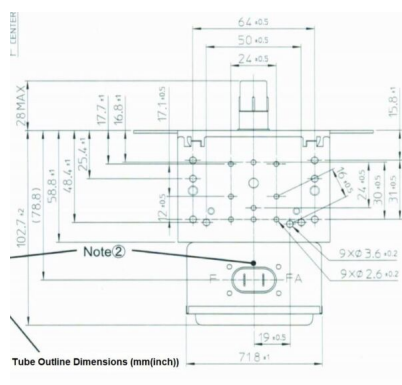

## ADDITIONAL INFORMATION

<b>Typ</b>	Magnetron
<b>OEM Item Number</b>	2M167B-M47J1
<b>Output Power CW [W]</b>	900
<b>Frequency [MHz]</b>	2450
<b>ISM Band</b>	S-Band
<b>Cooling</b>	air-cooled
<b>Orientation of HV and cooling connectors</b>	90°
<b>Fastening / Studs</b>	4 x Through-hole 5,8 (no studs)
<b>Orientation HV to fastening</b>	90°
<b>Magnet</b>	Packaged magnet
<b>Cooling Connector Type</b>	-
<b>Temperature sensor</b>	-