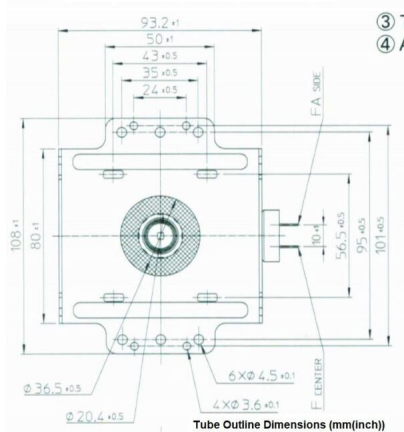

## ADDITIONAL INFORMATION

<b>Typ</b>	Magnetron
<b>OEM Item Number</b>	2M167B-M47J1
<b>Output Power CW [W]</b>	900
<b>Frequency [MHz]</b>	2450
<b>ISM Band</b>	S-Band
<b>Cooling</b>	air-cooled
<b>Orientation of HV and cooling connectors</b>	90°
<b>Fastening / Studs</b>	4 x Through-hole 5,8 (no studs)
<b>Orientation HV to fastening</b>	90°
<b>Magnet</b>	Packaged magnet
<b>Cooling Connector Type</b>	-
<b>Temperature sensor</b>	-