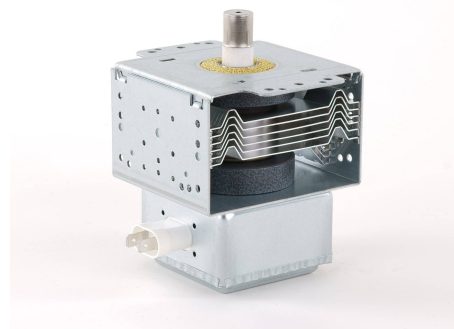

# MAGNETRON - 1200391

Category: Magnetrons

## ADDITIONAL INFORMATION

<b>Typ</b>	Magnetron
<b>OEM Item Number</b>	2M167B-M47J1
<b>Output Power CW [W]</b>	900
<b>Frequency [MHz]</b>	2450
<b>ISM Band</b>	S-Band
<b>Cooling</b>	air-cooled
<b>Orientation of HV and cooling connectors</b>	90°
<b>Fastening / Studs</b>	4 x Through-hole 5,8 (no studs)
<b>Orientation HV to fastening</b>	90°
<b>Magnet</b>	Packaged magnet
<b>Cooling Connector Type</b>	-
<b>Temperature sensor</b>	-