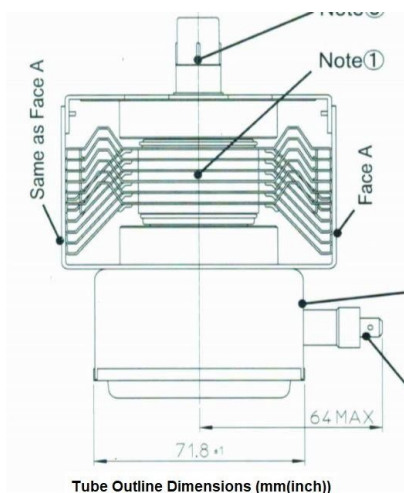

BILDERGALERIE