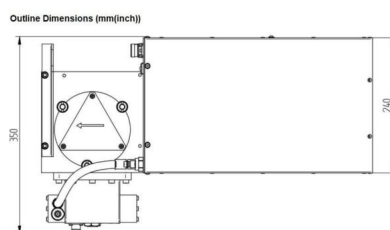

## BILDERGALERIE

Outline Dimensions (mm(inch))

Outline Dimensions (mm(inch))

Outline Dimensions (mm(inch))

## ADDITIONAL INFORMATION

<b>Typ</b>	Magnetron Head
<b>Frequency [MHz]</b>	2450
<b>Output Power CW [W]</b>	3000
<b>Line connection</b>	1~ (L / N / PE)
<b>Mains voltage control circuit [V]</b>	–
<b>Line Frequency [Hz]</b>	–
<b>Cooling</b>	water
<b>Pulse output power max [W]</b>	10000
<b>Front-Panel (HMI)</b>	With Connectors
<b>Width [mm (inch)]</b>	350 (13,78)
<b>Height [mm (inch)]</b>	205 (8,07)
<b>Depth [mm (inch)]</b>	588 (23,15)
<b>Protection Class</b>	IP20
<b>Output Connection Type</b>	WR340 / R26
<b>Output Connection</b>	Waveguide
<b>Isolator</b>	yes