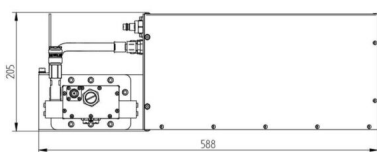

## BILDERGALERIE

Outline Dimensions (mm(inch))

Outline Dimensions (mm(inch))

Outline Dimensions (mm(inch))

## ADDITIONAL INFORMATION

<b>Typ</b>	Magnetron Head
<b>Frequency [MHz]</b>	2450
<b>Output Power CW [W]</b>	3000
<b>Line connection</b>	1~ (L / N / PE)
<b>Mains voltage control circuit [V]</b>	–
<b>Line Frequency [Hz]</b>	–
<b>Cooling</b>	water
<b>Pulse output power max [W]</b>	10000
<b>Front-Panel (HMI)</b>	With Connectors
<b>Width [mm (inch)]</b>	350 (13,78)
<b>Height [mm (inch)]</b>	205 (8,07)
<b>Depth [mm (inch)]</b>	588 (23,15)
<b>Protection Class</b>	IP20
<b>Output Connection Type</b>	WR340 / R26
<b>Output Connection</b>	Waveguide
<b>Isolator</b>	yes