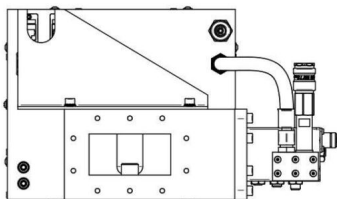

## BILDERGALERIE

Outline Dimensions (mm(inch))

Outline Dimensions (mm(inch))

Outline Dimensions (mm(inch))

## ADDITIONAL INFORMATION

<b>Typ</b>	Magnetron Head
<b>Frequency [MHz]</b>	2450
<b>Output Power CW [W]</b>	3000
<b>Line connection</b>	1~ (L / N / PE)
<b>Mains voltage control circuit [V]</b>	–
<b>Line Frequency [Hz]</b>	–
<b>Cooling</b>	water
<b>Pulse output power max [W]</b>	10000
<b>Front-Panel (HMI)</b>	With Connectors
<b>Width [mm (inch)]</b>	350 (13,78)
<b>Height [mm (inch)]</b>	205 (8,07)
<b>Depth [mm (inch)]</b>	588 (23,15)
<b>Protection Class</b>	IP20
<b>Output Connection Type</b>	WR340 / R26
<b>Output Connection</b>	Waveguide
<b>Isolator</b>	yes