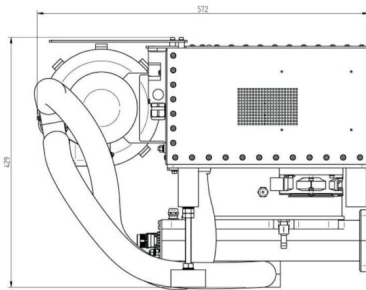

# MAGNETRON-HEAD - MH015KS-314CN

Category: Microwave generators

Outline Dimensions (mm(Inch))

## BILDERGALERIE

Outline Dimensions (mm(Inch))

Outline Dimensions (mm(Inch))

## ADDITIONAL INFORMATION

<b>Typ</b>	Magnetron Head
<b>Frequency [MHz]</b>	2450
<b>Output Power CW [W]</b>	15000
<b>Line connection</b>	2~ (L1 / L2 / PE)
<b>Mains voltage control circuit [V]</b>	230
<b>Line Frequency [Hz]</b>	50 / 60
<b>Cooling</b>	Air / Water, Air / Water
<b>Pulse output power max [W]</b>	-
<b>Front-Panel (HMI)</b>	Neutral
<b>Width [mm (inch)]</b>	471 (18,54)
<b>Height [mm (inch)]</b>	424 (16,69)
<b>Depth [mm (inch)]</b>	570 (22,44)
<b>Protection Class</b>	IP20
<b>Output Connection Type</b>	WR430 / R22
<b>Output Connection</b>	Waveguide
<b>Isolator</b>	No
<b>Power-Supply</b>	