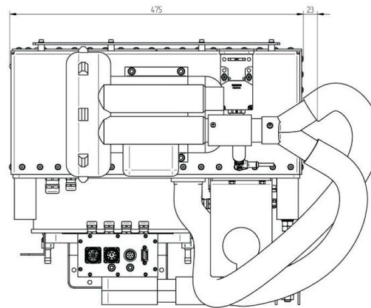

# MAGNETRON-HEAD - MH015KS-314CN

Category: Microwave generators

Outline Dimensions (mm(Inch))

## BILDERGALERIE

Outline Dimensions (mm(Inch))

Outline Dimensions (mm(Inch))

## ADDITIONAL INFORMATION

<b>Typ</b>	Magnetron Head
<b>Frequency [MHz]</b>	2450
<b>Output Power CW [W]</b>	15000
<b>Line connection</b>	2~ (L1 / L2 / PE)
<b>Mains voltage control circuit [V]</b>	230
<b>Line Frequency [Hz]</b>	50 / 60
<b>Cooling</b>	Air / Water, Air / Water
<b>Pulse output power max [W]</b>	-
<b>Front-Panel (HMI)</b>	Neutral
<b>Width [mm (inch)]</b>	471 (18,54)
<b>Height [mm (inch)]</b>	424 (16,69)
<b>Depth [mm (inch)]</b>	570 (22,44)
<b>Protection Class</b>	IP20
<b>Output Connection Type</b>	WR430 / R22
<b>Output Connection</b>	Waveguide
<b>Isolator</b>	No
<b>Power-Supply</b>	