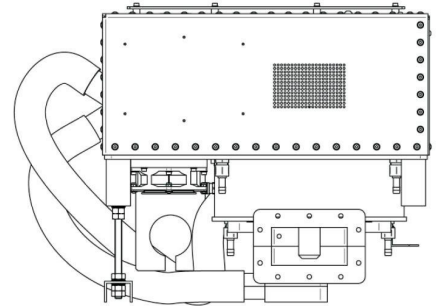

# MAGNETRON-HEAD - MH015KS-314CN

Category: Microwave generators

Outline Dimensions (mm(Inch))

## BILDERGALERIE

Outline Dimensions (mm(Inch))

Outline Dimensions (mm(Inch))

## ADDITIONAL INFORMATION

<b>Typ</b>	Magnetron Head
<b>Frequency [MHz]</b>	2450
<b>Output Power CW [W]</b>	15000
<b>Line connection</b>	2~ (L1 / L2 / PE)
<b>Mains voltage control circuit [V]</b>	230
<b>Line Frequency [Hz]</b>	50 / 60
<b>Cooling</b>	Air / Water, Air / Water
<b>Pulse output power max [W]</b>	-
<b>Front-Panel (HMI)</b>	Neutral
<b>Width [mm (inch)]</b>	471 (18,54)
<b>Height [mm (inch)]</b>	424 (16,69)
<b>Depth [mm (inch)]</b>	570 (22,44)
<b>Protection Class</b>	IP20
<b>Output Connection Type</b>	WR430 / R22
<b>Output Connection</b>	Waveguide
<b>Isolator</b>	No
<b>Power-Supply</b>	