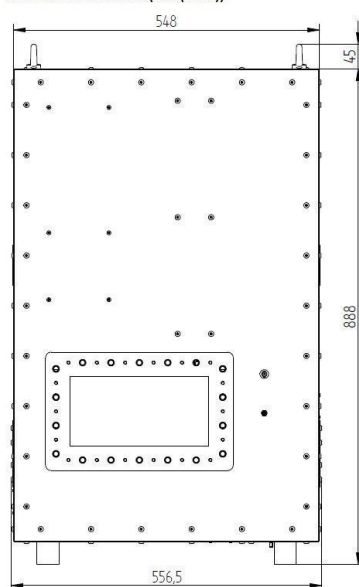

# MAGNETRON-HEAD - MH015KS-512DD

Category: Microwave generators

Outline Dimensions (mm(inch))

## BILDERGALERIE

Outline Dimensions (mm(inch))

Outline Dimensions (mm(inch))