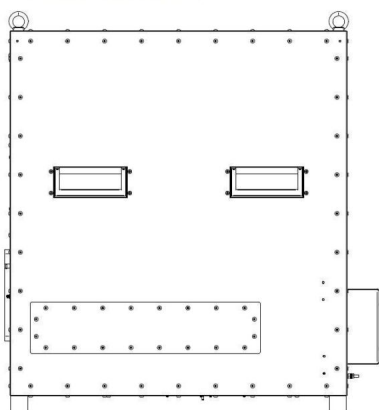

# MAGNETRON-HEAD - MH015KS-512DD

Category: Microwave generators

Outline Dimensions (mm(inch))

## BILDERGALERIE

Outline Dimensions (mm(inch))

Outline Dimensions (mm(inch))