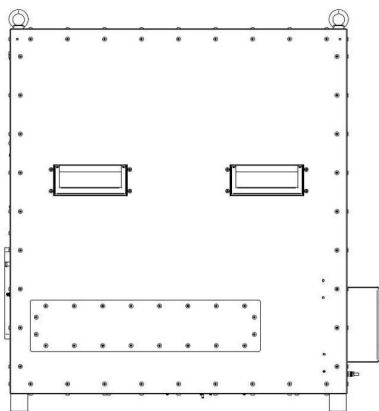

# MAGNETRON-HEAD - MH015KS-512DD

Category: Microwave generators

Outline Dimensions (mm(inch))

## BILDERGALERIE

Outline Dimensions (mm(inch))

Outline Dimensions (mm(inch))