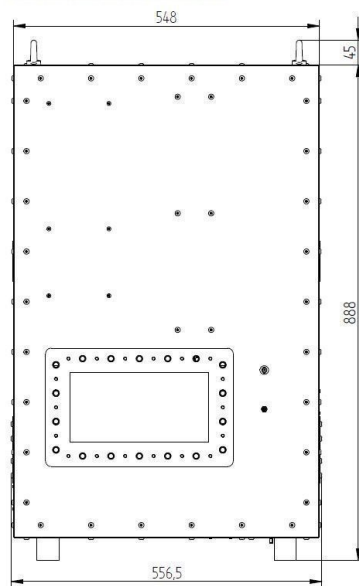

# MAGNETRON-HEAD - MH015KS-512DD

Category: Microwave generators

Outline Dimensions (mm(inch))

## BILDERGALERIE

Outline Dimensions (mm(inch))

Outline Dimensions (mm(inch))