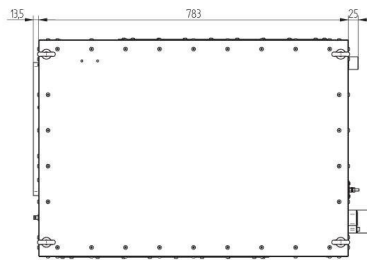

# MAGNETRON-HEAD - MH030KS-511DD

Category: Microwave generators

Outline Dimensions (mm(inch))

## BILDERGALERIE

Outline Dimensions (mm(inch))

Outline Dimensions (mm(inch))

## ADDITIONAL INFORMATION

<b>Typ</b>	Magnetron Head
<b>Frequency [MHz]</b>	915
<b>Output Power CW [W]</b>	30000
<b>Line connection</b>	3~ (L1 / L2 / L3 / PE)
<b>Mains voltage control circuit [V]</b>	230
<b>Line Frequency [Hz]</b>	50 / 60
<b>Cooling</b>	water
<b>Pulse output power max [W]</b>	-
<b>Front-Panel (HMI)</b>	Neutral
<b>Width [mm (inch)]</b>	557 (21,65)
<b>Height [mm (inch)]</b>	888 (34,84)
<b>Depth [mm (inch)]</b>	824 (32,44)
<b>Protection Class</b>	IP20
<b>Output Connection Type</b>	WR975 / R9
<b>Output Connection</b>	Waveguide
<b>Isolator</b>	No