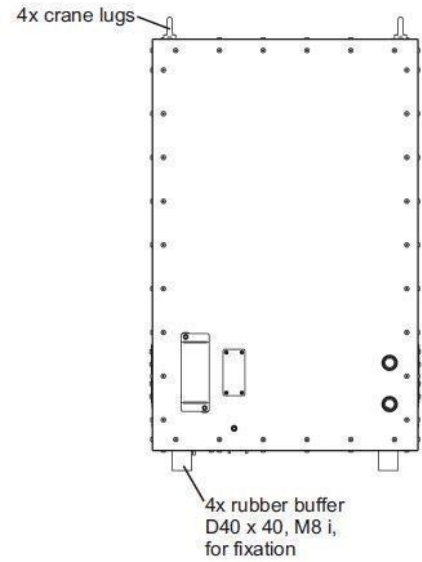

# MAGNETRON-HEAD - MH030KS-511DD

Category: Microwave generators

Outline Dimensions (mm(inch))

## BILDERGALERIE

Outline Dimensions (mm(inch))

Outline Dimensions (mm(inch))

## ADDITIONAL INFORMATION

<b>Typ</b>	Magnetron Head
<b>Frequency [MHz]</b>	915
<b>Output Power CW [W]</b>	30000
<b>Line connection</b>	3~ (L1 / L2 / L3 / PE)
<b>Mains voltage control circuit [V]</b>	230
<b>Line Frequency [Hz]</b>	50 / 60
<b>Cooling</b>	water
<b>Pulse output power max [W]</b>	-
<b>Front-Panel (HMI)</b>	Neutral
<b>Width [mm (inch)]</b>	557 (21,65)
<b>Height [mm (inch)]</b>	888 (34,84)
<b>Depth [mm (inch)]</b>	824 (32,44)
<b>Protection Class</b>	IP20
<b>Output Connection Type</b>	WR975 / R9
<b>Output Connection</b>	Waveguide
<b>Isolator</b>	No