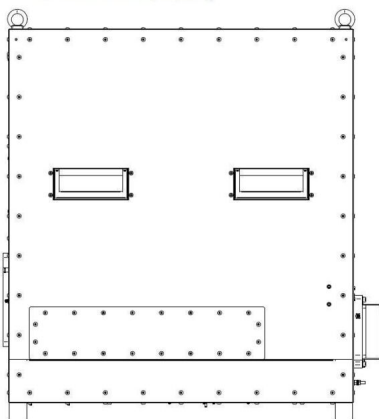

# MAGNETRON-HEAD - MH060KS-511DD

Category: Microwave generators

Outline Dimensions (mm(inch))

## BILDERGALERIE

Outline Dimensions (mm(inch))

Outline Dimensions (mm(inch))

## ADDITIONAL INFORMATION

<b>Typ</b>	Magnetron Head
<b>Frequency [MHz]</b>	915
<b>Output Power CW [W]</b>	60000
<b>Line connection</b>	3~ (L1 / L2 / L3 / PE)
<b>Mains voltage control circuit [V]</b>	230
<b>Line Frequency [Hz]</b>	50 / 60
<b>Cooling</b>	Air / Water, Air / Water
<b>Pulse output power max [W]</b>	-
<b>Front-Panel (HMI)</b>	Neutral
<b>Width [mm (inch)]</b>	557 (21,65)
<b>Height [mm (inch)]</b>	888 (34,84)
<b>Depth [mm (inch)]</b>	824 (32,44)
<b>Protection Class</b>	IP00
<b>Output Connection Type</b>	WR975 / R9
<b>Output Connection</b>	Waveguide
<b>Isolator</b>	No