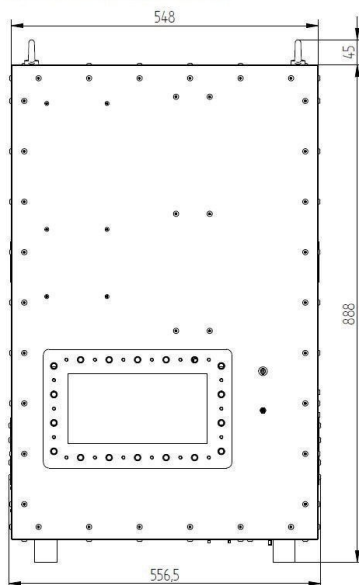

# MAGNETRON-HEAD - MH060KS-511DD

Category: Microwave generators

Outline Dimensions (mm(inch))

## BILDERGALERIE

Outline Dimensions (mm(inch))

Outline Dimensions (mm(inch))

## ADDITIONAL INFORMATION

<b>Typ</b>	Magnetron Head
<b>Frequency [MHz]</b>	915
<b>Output Power CW [W]</b>	60000
<b>Line connection</b>	3~ (L1 / L2 / L3 / PE)
<b>Mains voltage control circuit [V]</b>	230
<b>Line Frequency [Hz]</b>	50 / 60
<b>Cooling</b>	Air / Water, Air / Water
<b>Pulse output power max [W]</b>	-
<b>Front-Panel (HMI)</b>	Neutral
<b>Width [mm (inch)]</b>	557 (21,65)
<b>Height [mm (inch)]</b>	888 (34,84)
<b>Depth [mm (inch)]</b>	824 (32,44)
<b>Protection Class</b>	IP00
<b>Output Connection Type</b>	WR975 / R9
<b>Output Connection</b>	Waveguide
<b>Isolator</b>	No