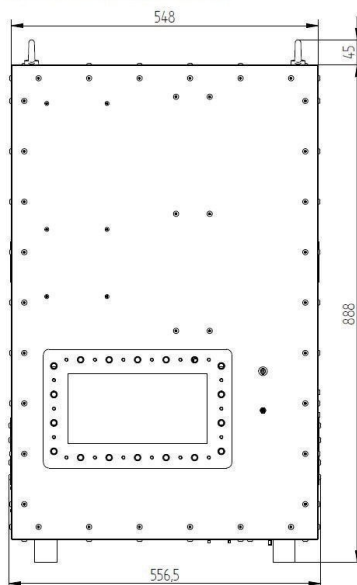

# MAGNETRON-HEAD - MH060KS-511DD

Category: Microwave generators

Outline Dimensions (mm(inch))

## BILDERGALERIE

Outline Dimensions (mm(inch))

Outline Dimensions (mm(inch))

## ADDITIONAL INFORMATION

<b>Typ</b>	Magnetron Head
<b>Frequency [MHz]</b>	915
<b>Output Power CW [W]</b>	60000
<b>Line connection</b>	3~ (L1 / L2 / L3 / PE)
<b>Mains voltage control circuit [V]</b>	230
<b>Line Frequency [Hz]</b>	50 / 60
<b>Cooling</b>	Air / Water, Air / Water
<b>Pulse output power max [W]</b>	-
<b>Front-Panel (HMI)</b>	Neutral
<b>Width [mm (inch)]</b>	557 (21,65)
<b>Height [mm (inch)]</b>	888 (34,84)
<b>Depth [mm (inch)]</b>	824 (32,44)
<b>Protection Class</b>	IP00
<b>Output Connection Type</b>	WR975 / R9
<b>Output Connection</b>	Waveguide
<b>Isolator</b>	No