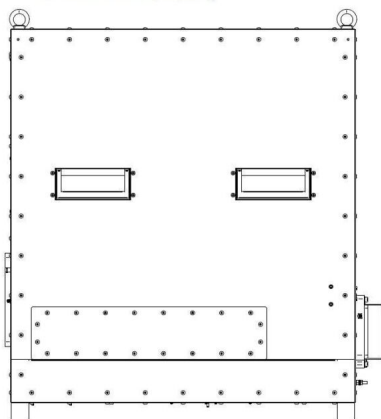

# MAGNETRON-HEAD - MH060KS-511DD

Category: Microwave generators

Outline Dimensions (mm(inch))

## BILDERGALERIE

Outline Dimensions (mm(inch))

Outline Dimensions (mm(inch))

## ADDITIONAL INFORMATION

<b>Typ</b>	Magnetron Head
<b>Frequency [MHz]</b>	915
<b>Output Power CW [W]</b>	60000
<b>Line connection</b>	3~ (L1 / L2 / L3 / PE)
<b>Mains voltage control circuit [V]</b>	230
<b>Line Frequency [Hz]</b>	50 / 60
<b>Cooling</b>	Air / Water, Air / Water
<b>Pulse output power max [W]</b>	-
<b>Front-Panel (HMI)</b>	Neutral
<b>Width [mm (inch)]</b>	557 (21,65)
<b>Height [mm (inch)]</b>	888 (34,84)
<b>Depth [mm (inch)]</b>	824 (32,44)
<b>Protection Class</b>	IP00
<b>Output Connection Type</b>	WR975 / R9
<b>Output Connection</b>	Waveguide
<b>Isolator</b>	No