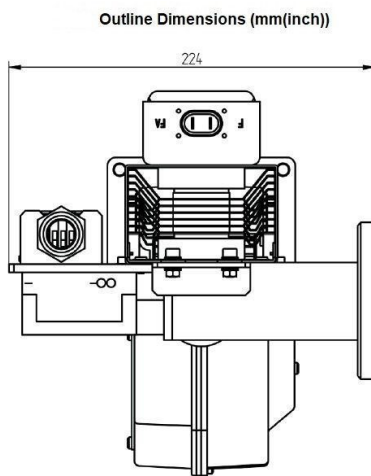

## ADDITIONAL INFORMATION

<b>Typ</b>	Magnetron Head
<b>Frequency [MHz]</b>	2450
<b>Output Power CW [W]</b>	1000
<b>Line connection</b>	1~ (L / N / PE)
<b>Mains voltage control circuit [V]</b>	-
<b>Line Frequency [Hz]</b>	-
<b>Cooling</b>	air
<b>Pulse output power max [W]</b>	-
<b>Front-Panel (HMI)</b>	-
<b>Width [mm (inch)]</b>	325 (12,80)
<b>Height [mm (inch)]</b>	235 (9,25)
<b>Depth [mm (inch)]</b>	235 (9,25)
<b>Protection Class</b>	IP00
<b>Output Connection Type</b>	WR340 / R26
<b>Output Connection</b>	Waveguide
<b>Isolator</b>	No