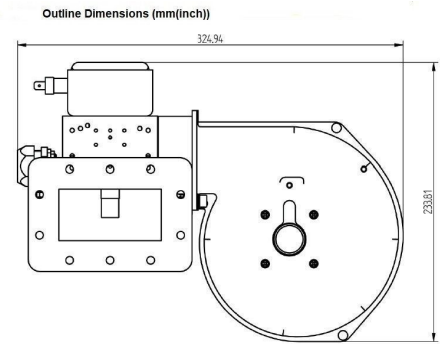

MAGNETRON-HEAD - MH1000B-250BH

Category: Microwave generators