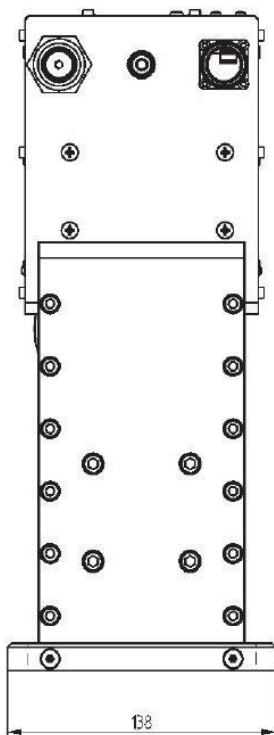

# MAGNETRON-HEAD- MH1000S-250BB

Category: Microwave generators

Outline Dimensions (mm(inch))

## BILDERGALERIE

Outline Dimensions (mm(inch))

## ADDITIONAL INFORMATION

<b>Typ</b>	Magnetron Head
<b>Frequency [MHz]</b>	2450
<b>Output Power CW [W]</b>	1000
<b>Line connection</b>	1~ (L / N / PE)
<b>Mains voltage control circuit [V]</b>	24
<b>Line Frequency [Hz]</b>	DC
<b>Cooling</b>	Air / Water, Air / Water
<b>Pulse output power max [W]</b>	1000
<b>Front-Panel (HMI)</b>	With Connectors
<b>Width [mm (inch)]</b>	138 (5,43)
<b>Height [mm (inch)]</b>	338 (13,31)
<b>Depth [mm (inch)]</b>	327 (12,87)
<b>Protection Class</b>	IP20
<b>Output Connection Type</b>	WR340 / R26
<b>Output Connection</b>	Waveguide
<b>Isolator</b>	yes