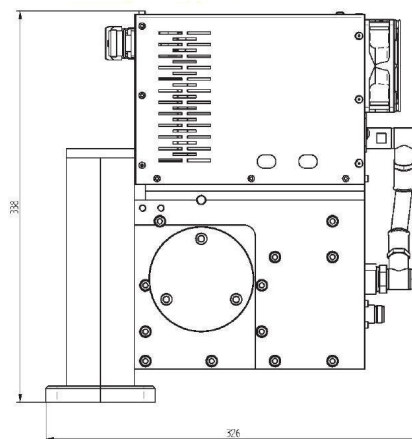

# MAGNETRON-HEAD- MH1000S-250BB

Category: Microwave generators

Outline Dimensions (mm(inch))

## BILDERGALERIE

Outline Dimensions (mm(inch))

## ADDITIONAL INFORMATION

<b>Typ</b>	Magnetron Head
<b>Frequency [MHz]</b>	2450
<b>Output Power CW [W]</b>	1000
<b>Line connection</b>	1~ (L / N / PE)
<b>Mains voltage control circuit [V]</b>	24
<b>Line Frequency [Hz]</b>	DC
<b>Cooling</b>	Air / Water, Air / Water
<b>Pulse output power max [W]</b>	1000
<b>Front-Panel (HMI)</b>	With Connectors
<b>Width [mm (inch)]</b>	138 (5,43)
<b>Height [mm (inch)]</b>	338 (13,31)
<b>Depth [mm (inch)]</b>	327 (12,87)
<b>Protection Class</b>	IP20
<b>Output Connection Type</b>	WR340 / R26
<b>Output Connection</b>	Waveguide
<b>Isolator</b>	yes